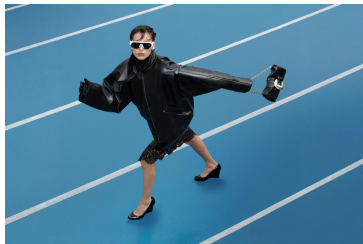


KARIN

MODELS AGENCY

Clemence NAVARRO-BASTIN

Height : 5'7.5" / 172 cm | Bust : 32" / 81 cm | Waist : 23" / 58 cm | Hips : 34" / 86 cm | Shoe : 6.0 US / 4.0 UK | Hair Colour : Hazel | Eyes : Brown

KARIN

MODELS AGENCY