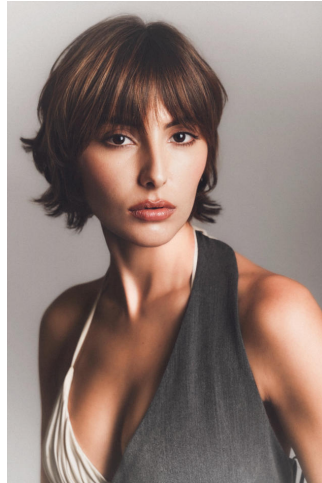


KARIN

MODELS AGENCY

Clemence NAVARRO-BASTIN

Height : 5'7.5" / 172 cm | Bust : 32" / 81 cm | Waist : 23" / 58 cm | Hips : 34" / 86 cm | Shoe : 6.0 US / 4.0 UK | Hair Colour : Hazel | Eyes : Brown

KARIN

MODELS AGENCY

Clemence NAVARRO-BASTIN

Height : 5'7.5" / 172 cm | Bust : 32" / 81 cm | Waist : 23" / 58 cm | Hips : 34" / 86 cm | Shoe : 6.0 US / 4.0 UK | Hair Colour : Hazel | Eyes : Brown

KARIN

MODELS AGENCY

Clemence NAVARRO-BASTIN

Height : 5'7.5" / 172 cm | Bust : 32" / 81 cm | Waist : 23" / 58 cm | Hips : 34" / 86 cm | Shoe : 6.0 US / 4.0 UK | Hair Colour : Hazel | Eyes : Brown

KARIN

MODELS AGENCY

Clemence NAVARRO-BASTIN

Height : 5'7.5" / 172 cm | Bust : 32" / 81 cm | Waist : 23" / 58 cm | Hips : 34" / 86 cm | Shoe : 6.0 US / 4.0 UK | Hair Colour : Hazel | Eyes : Brown