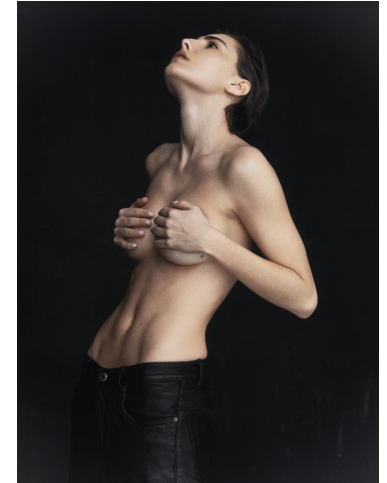


KARIN

MODELS AGENCY

Clemence NAVARRO-BASTIN

Height : 5'7.5" / 172 cm | Bust : 32" / 81 cm | Waist : 23" / 58 cm | Hips : 34" / 86 cm | Shoe : 6.0 US / 4.0 UK | Hair Colour : Hazel | Eyes : Brown

KARIN

MODELS AGENCY

Clemence NAVARRO-BASTIN

Height : 5'7.5" / 172 cm | Bust : 32" / 81 cm | Waist : 23" / 58 cm | Hips : 34" / 86 cm | Shoe : 6.0 US / 4.0 UK | Hair Colour : Hazel | Eyes : Brown

KARIN

MODELS AGENCY

Clemence NAVARRO-BASTIN

Height : 5'7.5" / 172 cm | Bust : 32" / 81 cm | Waist : 23" / 58 cm | Hips : 34" / 86 cm | Shoe : 6.0 US / 4.0 UK | Hair Colour : Hazel | Eyes : Brown

KARIN

MODELS AGENCY

Clemence NAVARRO-BASTIN

Height : 5'7.5" / 172 cm | Bust : 32" / 81 cm | Waist : 23" / 58 cm | Hips : 34" / 86 cm | Shoe : 6.0 US / 4.0 UK | Hair Colour : Hazel | Eyes : Brown