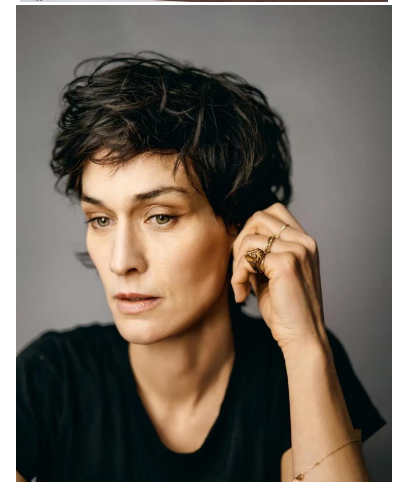

KARIN

MODELS AGENCY

Clotilde Hesme

Height : 5'10" / 178 cm | Bust : 33.5" / 85 cm | Waist : 25" / 63 cm | Hips : 34.5" / 88 cm | Shoe : 9.0 US / 6.5 UK | Hair Colour : Dark Brown | Eyes : Blue

KARIN

MODELS AGENCY

Clotilde Hesme

Height : 5'10" / 178 cm | Bust : 33.5" / 85 cm | Waist : 25" / 63 cm | Hips : 34.5" / 88 cm | Shoe : 9.0 US / 6.5 UK | Hair Colour : Dark Brown | Eyes : Blue

KARIN

MODELS AGENCY

Clotilde Hesme

Height : 5'10" / 178 cm | Bust : 33.5" / 85 cm | Waist : 25" / 63 cm | Hips : 34.5" / 88 cm | Shoe : 9.0 US / 6.5 UK | Hair Colour : Dark Brown | Eyes : Blue