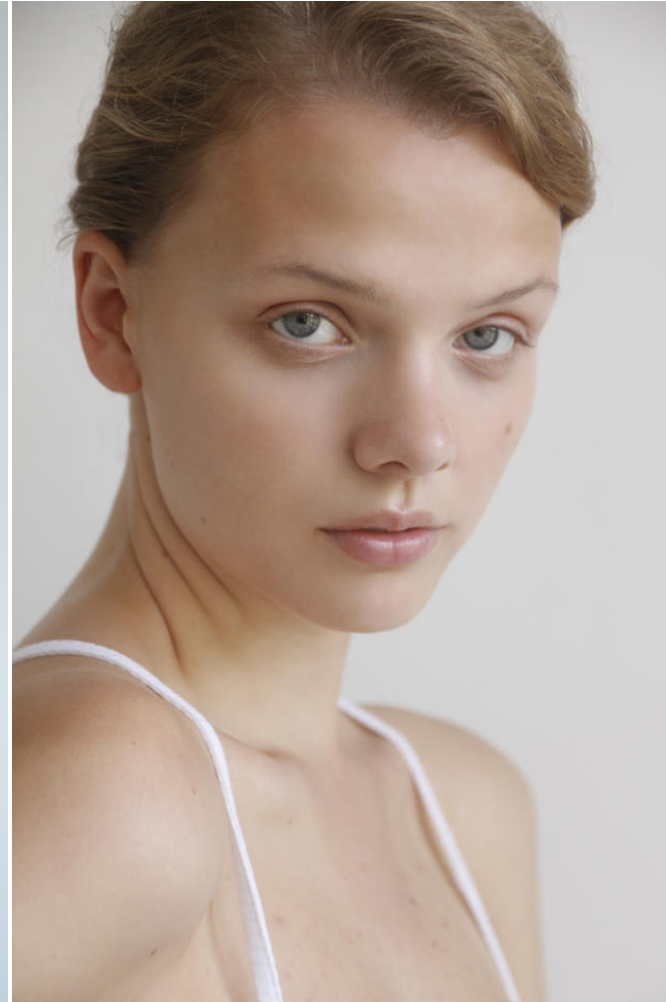

KARIN

MODELS AGENCY

Coco Tijsma

Height : 5'9" / 175 cm | Bust : 32.5" / 82 cm | Waist : 25" / 63 cm | Hips : 35.5" / 90 cm | Shoe : 6.0 US / 4.0 UK | Hair Colour : Blonde | Eyes : Blue/Green