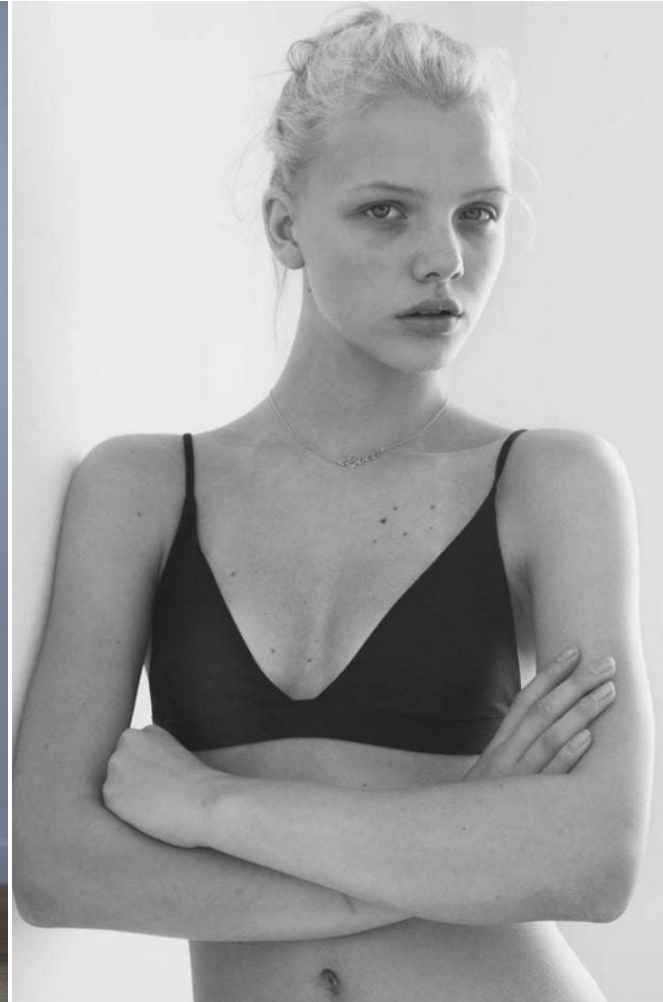

KARIN

MODELS AGENCY

Coco Tijmsa

Height : 5'9" / 175 cm | Bust : 32.5" / 82 cm | Waist : 25" / 63 cm | Hips : 35.5" / 90 cm | Shoe : 6.0 US / 4.0 UK | Hair Colour : Blonde | Eyes : Blue/Green