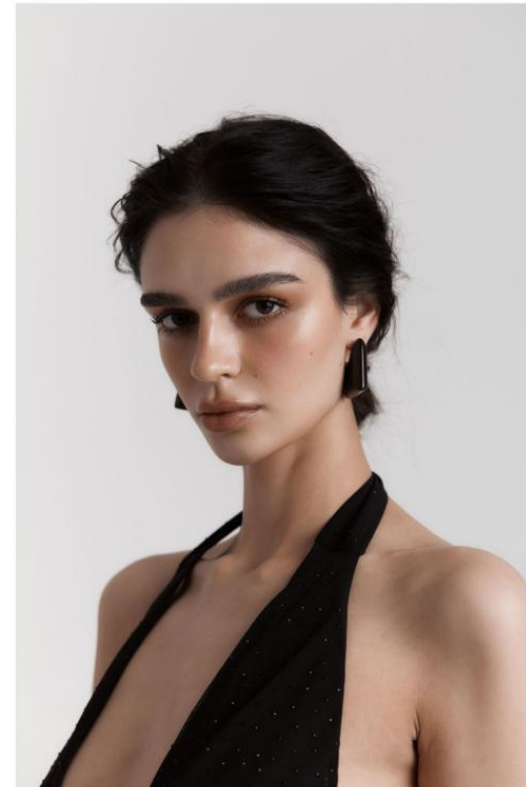

KARIN

MODELS AGENCY

Cornelia Krajewska

Height : 5'11.5" / 181 cm | Bust : 33.5" / 85 cm | Waist : 24.5" / 62 cm | Hips : 35" / 89 cm | Shoe : 9.0 US / 6.5 UK | Hair Colour : Brunette | Eyes : Brown