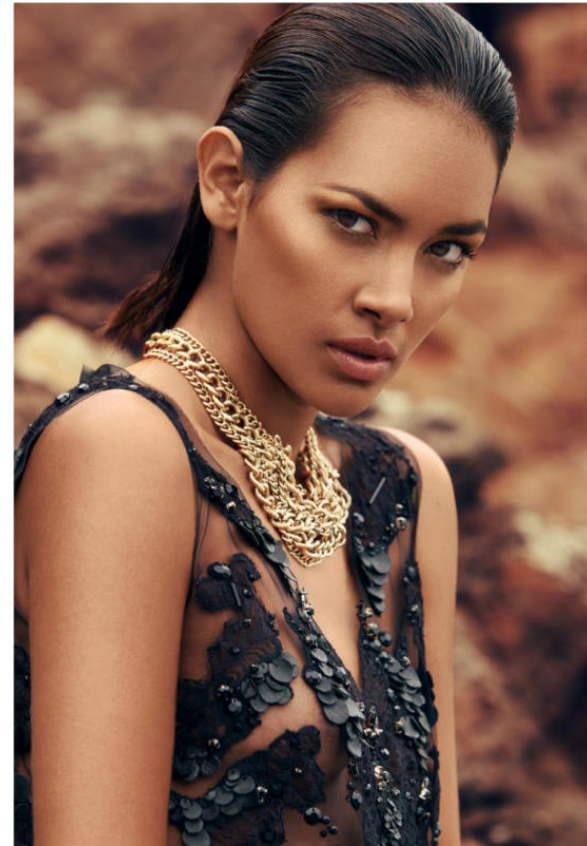

KARIN

MODELS AGENCY

Danea

Height : 5'8.5" / 174 cm | Bust : 32" / 81 cm | Waist : 23" / 59 cm | Hips : 34" / 86 cm | Shoe : 7.0 US / 5.0 UK | Hair Colour : Brown | Eyes : Brown