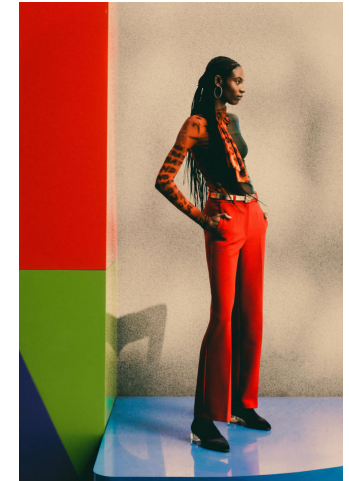

# KARIN

---

MODELS AGENCY

---

Dazne

Height : 5'9.5" / 177 cm | Bust : 32" / 81 cm | Waist : 24.5" / 62 cm | Hips : 34.5" / 88 cm | Shoe : 10.0 US / 7.0 UK | Hair Colour : Dark Brown | Eyes : Brown

# KARIN

MODELS AGENCY

Dazne

Height : 5'9.5" / 177 cm | Bust : 32" / 81 cm | Waist : 24.5" / 62 cm | Hips : 34.5" / 88 cm | Shoe : 10.0 US / 7.0 UK | Hair Colour : Dark Brown | Eyes : Brown

**KARIN**  
MODELS AGENCY