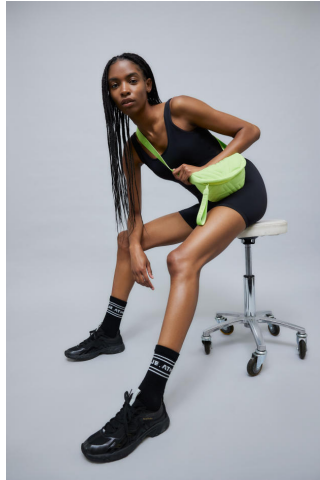

# KARIN

---

MODELS AGENCY

---

Dazne

Height : 5'9.5" / 177 cm | Bust : 32" / 81 cm | Waist : 24.5" / 62 cm | Hips : 34.5" / 88 cm | Shoe : 10.0 US / 7.0 UK | Hair Colour : Dark Brown | Eyes : Brown

# KARIN

MODELS AGENCY

Dazne

Height : 5'9.5" / 177 cm | Bust : 32" / 81 cm | Waist : 24.5" / 62 cm | Hips : 34.5" / 88 cm | Shoe : 10.0 US / 7.0 UK | Hair Colour : Dark Brown | Eyes : Brown

**KARIN**  
MODELS AGENCY