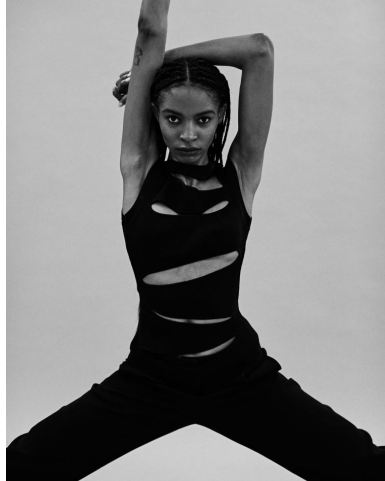

# KARIN

---

MODELS AGENCY

---

Dazne

Height : 5'9.5" / 177 cm | Bust : 32" / 81 cm | Waist : 24.5" / 62 cm | Hips : 34.5" / 88 cm | Shoe : 10.0 US / 7.0 UK | Hair Colour : Dark Brown | Eyes : Brown

# KARIN

MODELS AGENCY

Dazne

Height : 5'9.5" / 177 cm | Bust : 32" / 81 cm | Waist : 24.5" / 62 cm | Hips : 34.5" / 88 cm | Shoe : 10.0 US / 7.0 UK | Hair Colour : Dark Brown | Eyes : Brown

**KARIN**  
MODELS AGENCY

Dazne

Height : 5'9.5" / 177 cm | Bust : 32" / 81 cm | Waist : 24.5" / 62 cm | Hips : 34.5" / 88 cm | Shoe : 10.0 US / 7.0 UK | Hair Colour : Dark Brown | Eyes : Brown