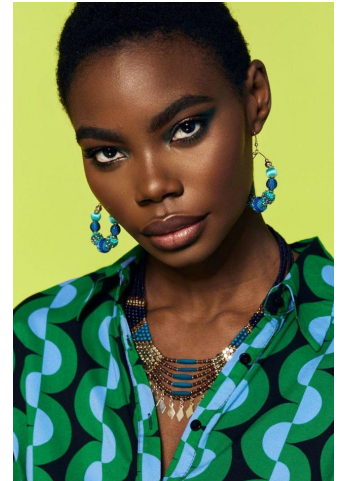


KARIN

MODELS AGENCY

Djo BIBALOU

Height : 5'11" / 180 cm | Bust : 33" / 84 cm | Waist : 24.5" / 62 cm | Hips : 36" / 91 cm | Shoe : 10.0 US / 7.0 UK | Hair Colour : Black | Eyes : Brown

KARIN

MODELS AGENCY

Djo BIBALOU

Height : 5'11" / 180 cm | Bust : 33" / 84 cm | Waist : 24.5" / 62 cm | Hips : 36" / 91 cm | Shoe : 10.0 US / 7.0 UK | Hair Colour : Black | Eyes : Brown

KARIN

MODELS AGENCY

Djo BIBALOU

Height : 5'11" / 180 cm | Bust : 33" / 84 cm | Waist : 24.5" / 62 cm | Hips : 36" / 91 cm | Shoe : 10.0 US / 7.0 UK | Hair Colour : Black | Eyes : Brown

KARIN

MODELS AGENCY

Djo BIBALOU

Height : 5'11" / 180 cm | Bust : 33" / 84 cm | Waist : 24.5" / 62 cm | Hips : 36" / 91 cm | Shoe : 10.0 US / 7.0 UK | Hair Colour : Black | Eyes : Brown

KARIN

MODELS AGENCY

Djo BIBALOU

Height : 5'11" / 180 cm | Bust : 33" / 84 cm | Waist : 24.5" / 62 cm | Hips : 36" / 91 cm | Shoe : 10.0 US / 7.0 UK | Hair Colour : Black | Eyes : Brown