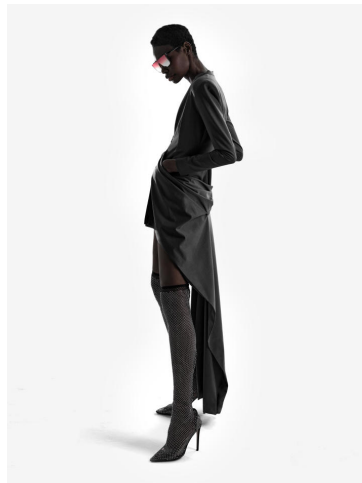


KARIN

MODELS AGENCY

Djo BIBALOU

Height : 5'11" / 180 cm | Bust : 33" / 84 cm | Waist : 24.5" / 62 cm | Hips : 36" / 91 cm | Shoe : 10.0 US / 7.0 UK | Hair Colour : Black | Eyes : Brown

KARIN

MODELS AGENCY

Djo BIBALOU

Height : 5'11" / 180 cm | Bust : 33" / 84 cm | Waist : 24.5" / 62 cm | Hips : 36" / 91 cm | Shoe : 10.0 US / 7.0 UK | Hair Colour : Black | Eyes : Brown

KARIN

MODELS AGENCY

Djo BIBALOU

Height : 5'11" / 180 cm | Bust : 33" / 84 cm | Waist : 24.5" / 62 cm | Hips : 36" / 91 cm | Shoe : 10.0 US / 7.0 UK | Hair Colour : Black | Eyes : Brown

KARIN

MODELS AGENCY

Djo BIBALOU

Height : 5'11" / 180 cm | Bust : 33" / 84 cm | Waist : 24.5" / 62 cm | Hips : 36" / 91 cm | Shoe : 10.0 US / 7.0 UK | Hair Colour : Black | Eyes : Brown

KARIN

MODELS AGENCY

Djo BIBALOU

Height : 5'11" / 180 cm | Bust : 33" / 84 cm | Waist : 24.5" / 62 cm | Hips : 36" / 91 cm | Shoe : 10.0 US / 7.0 UK | Hair Colour : Black | Eyes : Brown