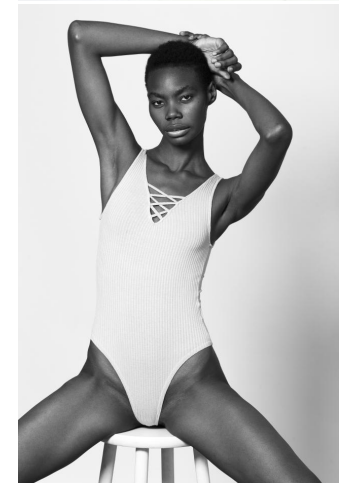


KARIN

MODELS AGENCY

Djo BIBALOU

Height : 5'11" / 180 cm | Bust : 33" / 84 cm | Waist : 24.5" / 62 cm | Hips : 36" / 91 cm | Shoe : 10.0 US / 7.0 UK | Hair Colour : Black | Eyes : Brown

KARIN

MODELS AGENCY

Djo BIBALOU

Height : 5'11" / 180 cm | Bust : 33" / 84 cm | Waist : 24.5" / 62 cm | Hips : 36" / 91 cm | Shoe : 10.0 US / 7.0 UK | Hair Colour : Black | Eyes : Brown

KARIN

MODELS AGENCY

Djo BIBALOU

Height : 5'11" / 180 cm | Bust : 33" / 84 cm | Waist : 24.5" / 62 cm | Hips : 36" / 91 cm | Shoe : 10.0 US / 7.0 UK | Hair Colour : Black | Eyes : Brown

KARIN

MODELS AGENCY

Djo BIBALOU

Height : 5'11" / 180 cm | Bust : 33" / 84 cm | Waist : 24.5" / 62 cm | Hips : 36" / 91 cm | Shoe : 10.0 US / 7.0 UK | Hair Colour : Black | Eyes : Brown

KARIN

MODELS AGENCY

Djo BIBALOU

Height : 5'11" / 180 cm | Bust : 33" / 84 cm | Waist : 24.5" / 62 cm | Hips : 36" / 91 cm | Shoe : 10.0 US / 7.0 UK | Hair Colour : Black | Eyes : Brown