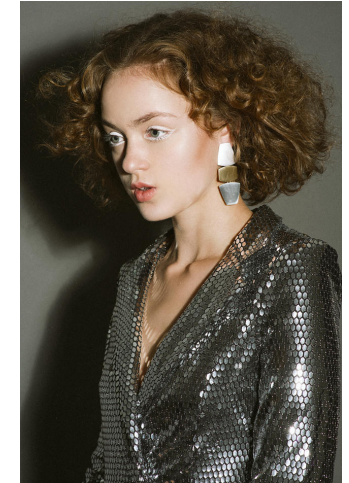

# KARIN

---

MODELS AGENCY

---

Dominika MALA

Height : 5'9" / 175 cm | Bust : 31" / 79 cm | Waist : 23.5" / 60 cm | Hips : 35.5" / 90 cm | Shoe : 7.0 US / 5.0 UK | Hair Colour : Dark Blonde | Eyes : Blue

**KARIN**  
MODELS AGENCY