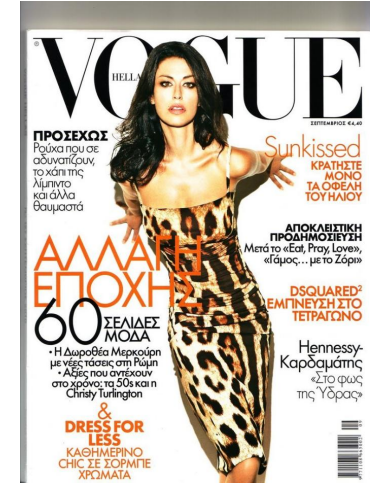

# KARIN

MODELS AGENCY

Dorotea Mercuri

Height : 5'8.5" / 174 cm | Bust : 35.5" / 90 cm | Waist : 26" / 66 cm | Hips : 36.5" / 93 cm | Shoe : 8.0 US / 6.0 UK | Hair Colour : Dark Brown | Eyes : Brown

# KARIN

MODELS AGENCY

Dorotea Mercuri

Height : 5'8.5" / 174 cm | Bust : 35.5" / 90 cm | Waist : 26" / 66 cm | Hips : 36.5" / 93 cm | Shoe : 8.0 US / 6.0 UK | Hair Colour : Dark Brown | Eyes : Brown

---

# KARIN

---

MODELS AGENCY

---

**Dorotea Mercuri**

Height : 5'8.5" / 174 cm | Bust : 35.5" / 90 cm | Waist : 26" / 66 cm | Hips : 36.5" / 93 cm | Shoe : 8.0 US / 6.0 UK | Hair Colour : Dark Brown | Eyes : Brown