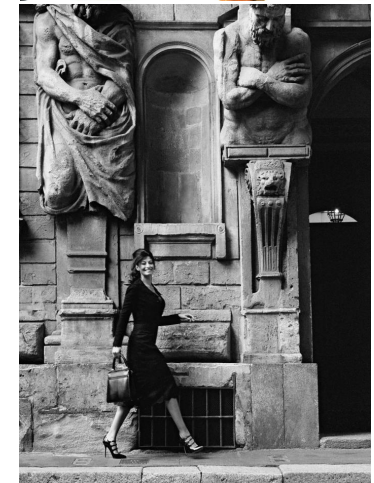

# KARIN

MODELS AGENCY

Dorotea Mercuri

Height : 5'8.5" / 174 cm | Bust : 35.5" / 90 cm | Waist : 26" / 66 cm | Hips : 36.5" / 93 cm | Shoe : 8.0 US / 6.0 UK | Hair Colour : Dark Brown | Eyes : Brown

# KARIN

MODELS AGENCY

Dorotea Mercuri

Height : 5'8.5" / 174 cm | Bust : 35.5" / 90 cm | Waist : 26" / 66 cm | Hips : 36.5" / 93 cm | Shoe : 8.0 US / 6.0 UK | Hair Colour : Dark Brown | Eyes : Brown

---