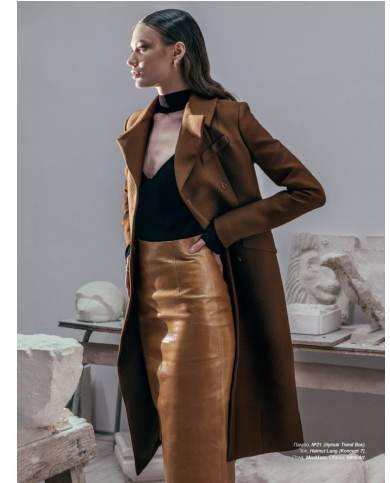

KARIN

MODELS AGENCY

Height : 5'11" / 180 cm | Bust : 33" / 84 cm | Waist : 23.5" / 60 cm | Hips : 36" / 92 cm | Shoe : 10.0 US / 7.0 UK | Hair Colour : Light Brown | Eyes : Hazel