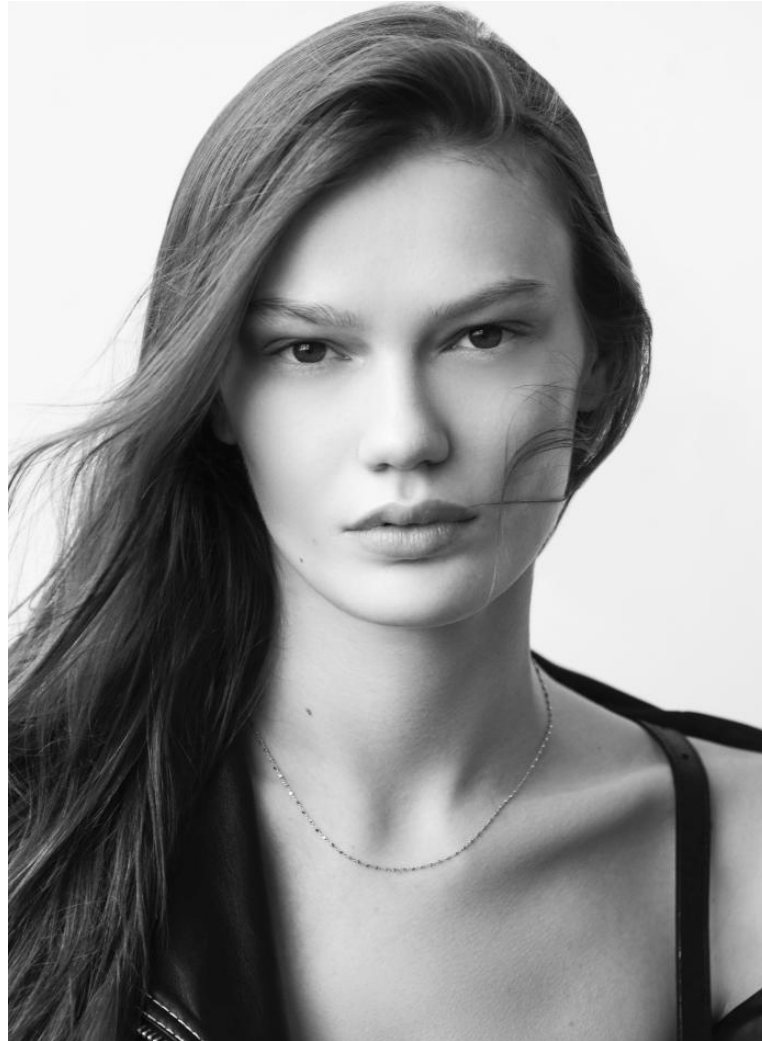

# KARIN

---

MODELS AGENCY

---

Ekaterina KUTSAREVA

Height : 5'11" / 180 cm | Bust : 33" / 84 cm | Waist : 23.5" / 60 cm | Hips : 36" / 92 cm | Shoe : 10.0 US / 7.0 UK | Hair Colour : Light Brown | Eyes : Hazel

# KARIN

MODELS AGENCY

Ekaterina KUTSAREVA

Height : 5'11" / 180 cm | Bust : 33" / 84 cm | Waist : 23.5" / 60 cm | Hips : 36" / 92 cm | Shoe : 10.0 US / 7.0 UK | Hair Colour : Light Brown | Eyes : Hazel