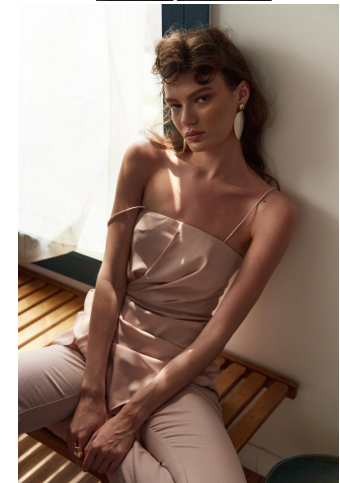

KARIN

MODELS AGENCY

Height : 5'11" / 180 cm | Bust : 33" / 84 cm | Waist : 23.5" / 60 cm | Hips : 36" / 92 cm | Shoe : 10.0 US / 7.0 UK | Hair Colour : Light Brown | Eyes : Hazel