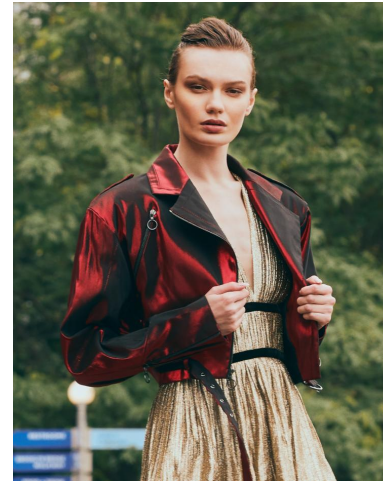

KARIN

MODELS AGENCY

Height : 5'11" / 180 cm | Bust : 33" / 84 cm | Waist : 23.5" / 60 cm | Hips : 36" / 92 cm | Shoe : 10.0 US / 7.0 UK | Hair Colour : Light Brown | Eyes : Hazel