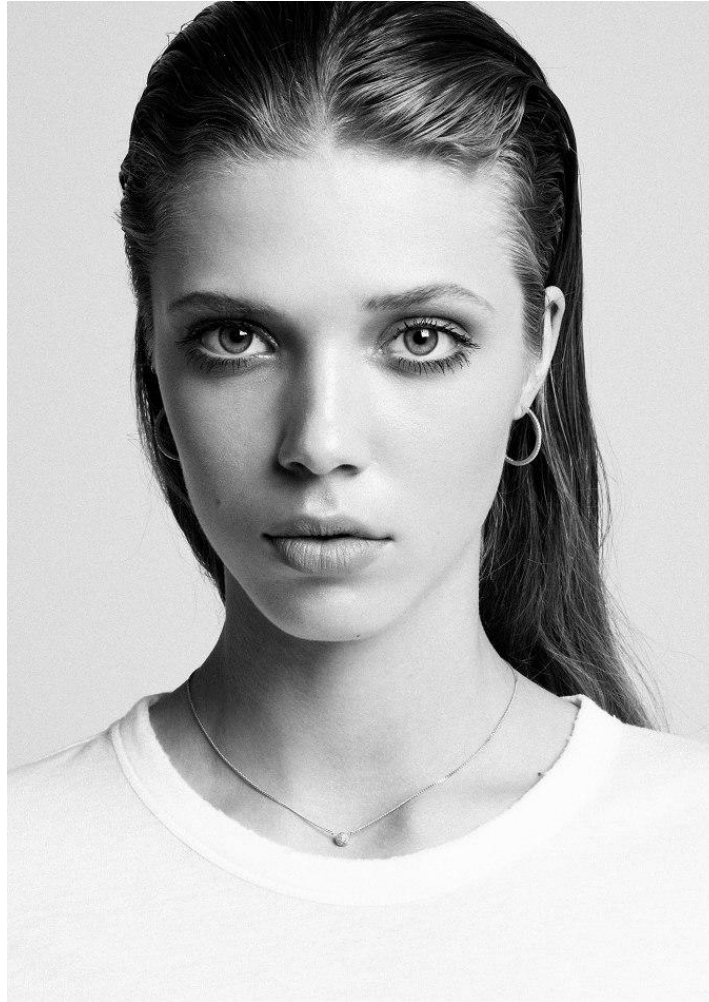

KARIN

MODELS AGENCY

Eline Lamoral

Height : 5'10" / 178 cm | Bust : 32.5" / 82 cm | Waist : 24.5" / 62 cm | Hips : 36.5" / 93 cm | Shoe : 10.0 US / 7.0 UK | Hair Colour : Blonde | Eyes : Blue

KARIN

MODELS AGENCY

Eline Lamoral

Height : 5'10" / 178 cm | Bust : 32.5" / 82 cm | Waist : 24.5" / 62 cm | Hips : 36.5" / 93 cm | Shoe : 10.0 US / 7.0 UK | Hair Colour : Blonde | Eyes : Blue

KARIN

MODELS AGENCY

Eline Lamoral

Height : 5'10" / 178 cm | Bust : 32.5" / 82 cm | Waist : 24.5" / 62 cm | Hips : 36.5" / 93 cm | Shoe : 10.0 US / 7.0 UK | Hair Colour : Blonde | Eyes : Blue

KARIN

MODELS AGENCY

Eline Lamoral

Height : 5'10" / 178 cm | Bust : 32.5" / 82 cm | Waist : 24.5" / 62 cm | Hips : 36.5" / 93 cm | Shoe : 10.0 US / 7.0 UK | Hair Colour : Blonde | Eyes : Blue