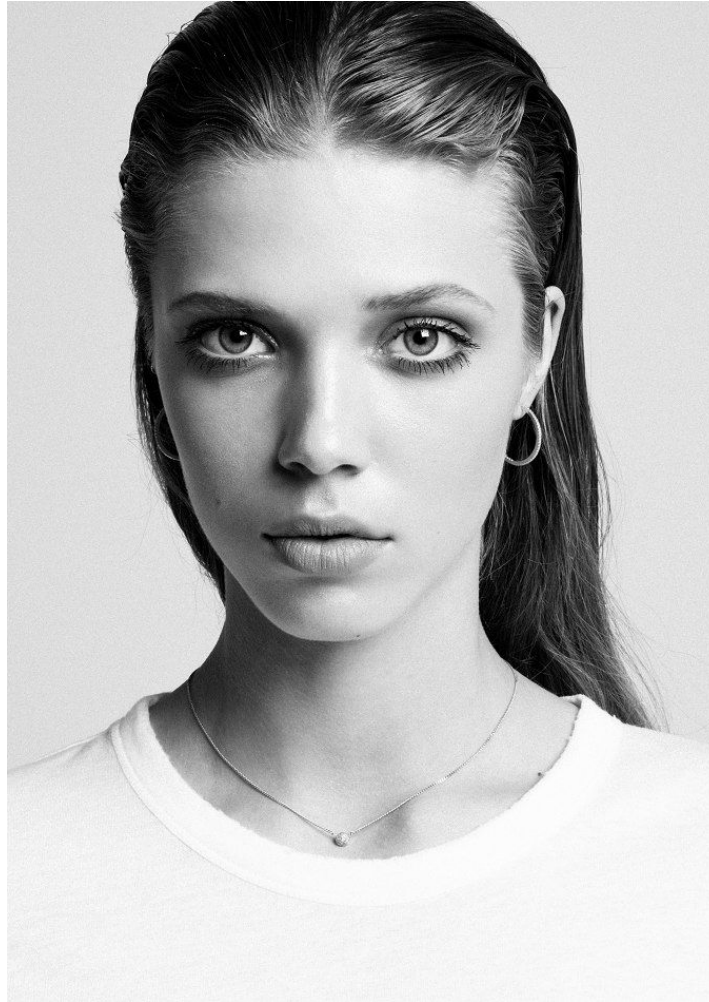

KARIN

MODELS AGENCY

Eline Lamoral

Height : 5'10" / 178 cm | Bust : 32.5" / 82 cm | Waist : 24.5" / 62 cm | Hips : 36.5" / 93 cm | Shoe : 10.0 US / 7.0 UK | Hair Colour : Blonde | Eyes : Blue

KARIN

MODELS AGENCY

Eline Lamoral

Height : 5'10" / 178 cm | Bust : 32.5" / 82 cm | Waist : 24.5" / 62 cm | Hips : 36.5" / 93 cm | Shoe : 10.0 US / 7.0 UK | Hair Colour : Blonde | Eyes : Blue

KARIN

MODELS AGENCY

Eline Lamoral

Height : 5'10" / 178 cm | Bust : 32.5" / 82 cm | Waist : 24.5" / 62 cm | Hips : 36.5" / 93 cm | Shoe : 10.0 US / 7.0 UK | Hair Colour : Blonde | Eyes : Blue

KARIN

MODELS AGENCY

Eline Lamoral

Height : 5'10" / 178 cm | Bust : 32.5" / 82 cm | Waist : 24.5" / 62 cm | Hips : 36.5" / 93 cm | Shoe : 10.0 US / 7.0 UK | Hair Colour : Blonde | Eyes : Blue