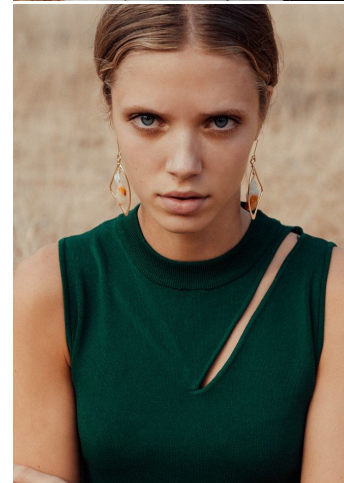

# KARIN

---

MODELS AGENCY

---

Eline Lamoral

Height : 5'10" / 178 cm | Bust : 32.5" / 82 cm | Waist : 24.5" / 62 cm | Hips : 36.5" / 93 cm | Shoe : 10.0 US / 7.0 UK | Hair Colour : Blonde | Eyes : Blue

---

# KARIN

---

MODELS AGENCY

---

Eline Lamoral

Height : 5'10" / 178 cm | Bust : 32.5" / 82 cm | Waist : 24.5" / 62 cm | Hips : 36.5" / 93 cm | Shoe : 10.0 US / 7.0 UK | Hair Colour : Blonde | Eyes : Blue

**KARIN**  
MODELS AGENCY