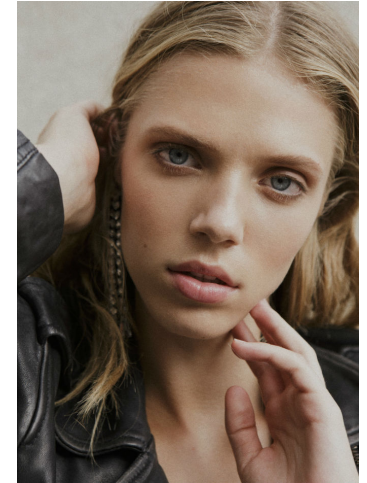

# KARIN

---

MODELS AGENCY

---

Eline Lamoral

Height : 5'10" / 178 cm | Bust : 32.5" / 82 cm | Waist : 24.5" / 62 cm | Hips : 36.5" / 93 cm | Shoe : 10.0 US / 7.0 UK | Hair Colour : Blonde | Eyes : Blue

---

# KARIN

---

MODELS AGENCY

---

Eline Lamoral

Height : 5'10" / 178 cm | Bust : 32.5" / 82 cm | Waist : 24.5" / 62 cm | Hips : 36.5" / 93 cm | Shoe : 10.0 US / 7.0 UK | Hair Colour : Blonde | Eyes : Blue

**KARIN**  
MODELS AGENCY