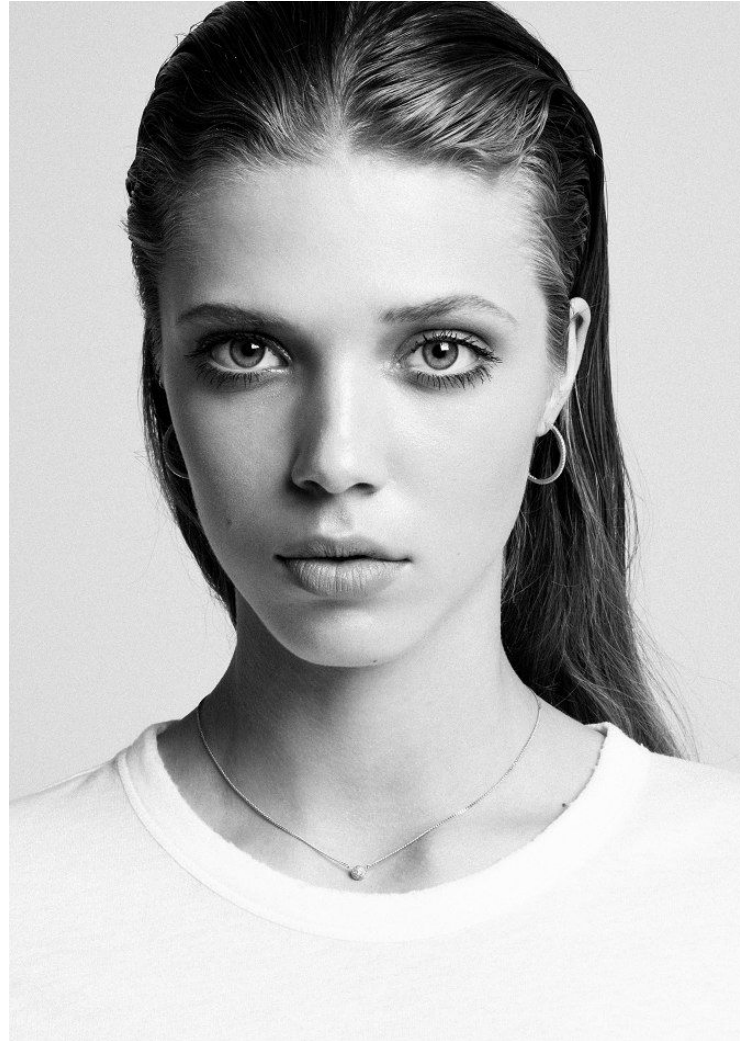

# KARIN

---

MODELS AGENCY

---

Eline Lamoral

Height : 5'10" / 178 cm | Bust : 32.5" / 82 cm | Waist : 24.5" / 62 cm | Hips : 36.5" / 93 cm | Shoe : 10.0 US / 7.0 UK | Hair Colour : Blonde | Eyes : Blue

---

# KARIN

---

MODELS AGENCY

---

Eline Lamoral

Height : 5'10" / 178 cm | Bust : 32.5" / 82 cm | Waist : 24.5" / 62 cm | Hips : 36.5" / 93 cm | Shoe : 10.0 US / 7.0 UK | Hair Colour : Blonde | Eyes : Blue

**KARIN**  
MODELS AGENCY

**Eline Lamoral**

Height : 5'10" / 178 cm | Bust : 32.5" / 82 cm | Waist : 24.5" / 62 cm | Hips : 36.5" / 93 cm | Shoe : 10.0 US / 7.0 UK | Hair Colour : Blonde | Eyes : Blue

---