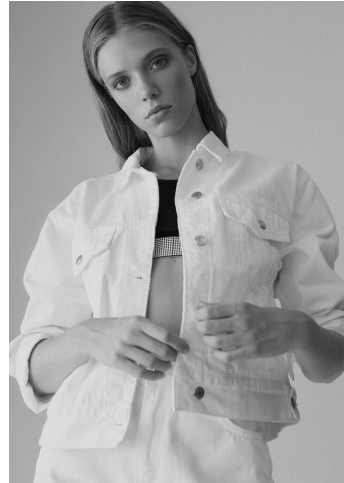

KARIN

MODELS AGENCY

Eline Lamoral

Height : 5'10" / 178 cm | Bust : 32.5" / 82 cm | Waist : 24.5" / 62 cm | Hips : 36.5" / 93 cm | Shoe : 10.0 US / 7.0 UK | Hair Colour : Blonde | Eyes : Blue