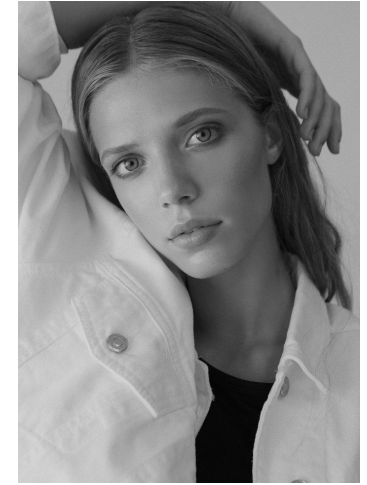

KARIN

MODELS AGENCY

Eline Lamoral

Height : 5'10" / 178 cm | Bust : 32.5" / 82 cm | Waist : 24.5" / 62 cm | Hips : 36.5" / 93 cm | Shoe : 10.0 US / 7.0 UK | Hair Colour : Blonde | Eyes : Blue