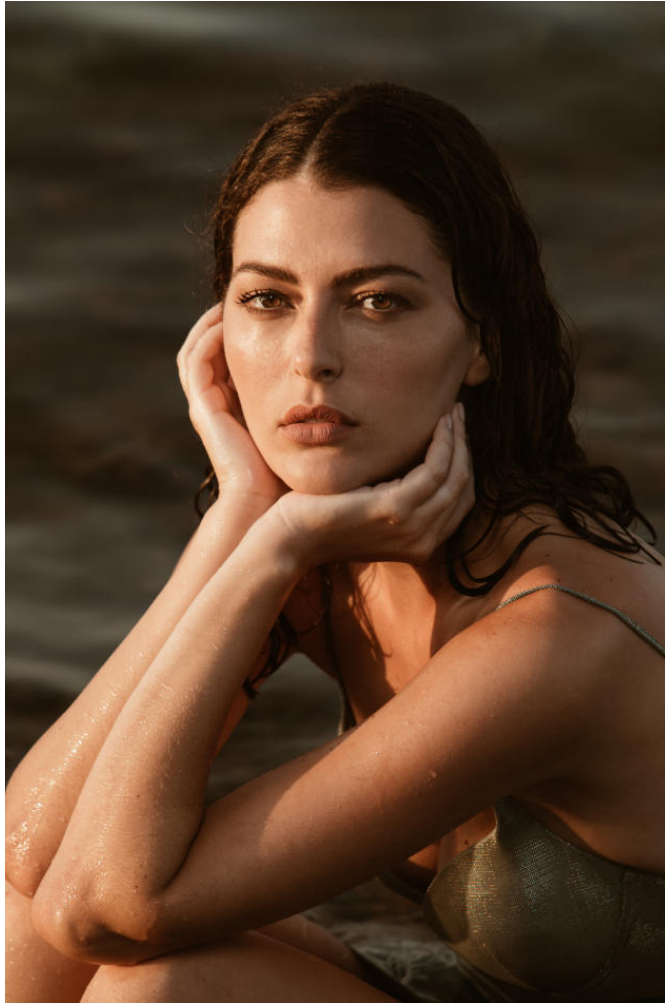

# KARIN

---

MODELS AGENCY

---

Elizabeth REALE •

Height : 5'7.5" / 172 cm | Bust : 34" / 86 cm | Waist : 23" / 59 cm | Hips : 34" / 86 cm | Shoe : 6.0 US / 4.0 UK | Hair Colour : Brown | Eyes : Hazel

**KARIN**  
MODELS AGENCY