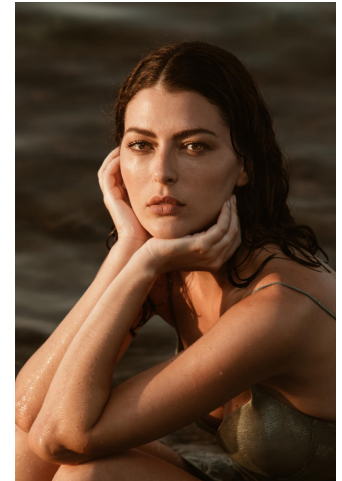


KARIN

MODELS AGENCY

Elizabeth REALE •

Height : 5'7.5" / 172 cm | Bust : 34" / 86 cm | Waist : 23" / 59 cm | Hips : 34" / 86 cm | Shoe : 6.0 US / 4.0 UK | Hair Colour : Brown | Eyes : Hazel

KARIN

MODELS AGENCY

Elizabeth REALE •

Height : 5'7.5" / 172 cm | Bust : 34" / 86 cm | Waist : 23" / 59 cm | Hips : 34" / 86 cm | Shoe : 6.0 US / 4.0 UK | Hair Colour : Brown | Eyes : Hazel

KARIN
MODELS AGENCY

Elizabeth REALE •

Height : 5'7.5" / 172 cm | Bust : 34" / 86 cm | Waist : 23" / 59 cm | Hips : 34" / 86 cm | Shoe : 6.0 US / 4.0 UK | Hair Colour : Brown | Eyes : Hazel

KARIN

MODELS AGENCY

Elizabeth REALE •

Height : 5'7.5" / 172 cm | Bust : 34" / 86 cm | Waist : 23" / 59 cm | Hips : 34" / 86 cm | Shoe : 6.0 US / 4.0 UK | Hair Colour : Brown | Eyes : Hazel