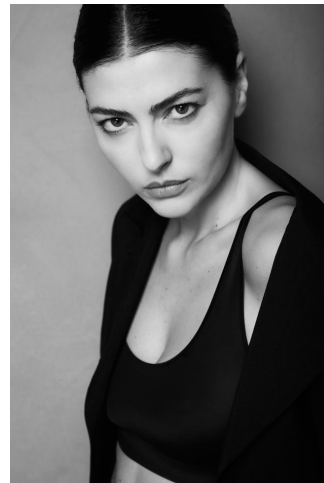


KARIN

MODELS AGENCY

Elizabeth REALE •

Height : 5'7.5" / 172 cm | Bust : 34" / 86 cm | Waist : 23" / 59 cm | Hips : 34" / 86 cm | Shoe : 6.0 US / 4.0 UK | Hair Colour : Brown | Eyes : Hazel

KARIN

MODELS AGENCY

Elizabeth REALE •

Height : 5'7.5" / 172 cm | Bust : 34" / 86 cm | Waist : 23" / 59 cm | Hips : 34" / 86 cm | Shoe : 6.0 US / 4.0 UK | Hair Colour : Brown | Eyes : Hazel

KARIN
MODELS AGENCY

Elizabeth REALE •

Height : 5'7.5" / 172 cm | Bust : 34" / 86 cm | Waist : 23" / 59 cm | Hips : 34" / 86 cm | Shoe : 6.0 US / 4.0 UK | Hair Colour : Brown | Eyes : Hazel

KARIN

MODELS AGENCY

Elizabeth REALE •

Height : 5'7.5" / 172 cm | Bust : 34" / 86 cm | Waist : 23" / 59 cm | Hips : 34" / 86 cm | Shoe : 6.0 US / 4.0 UK | Hair Colour : Brown | Eyes : Hazel