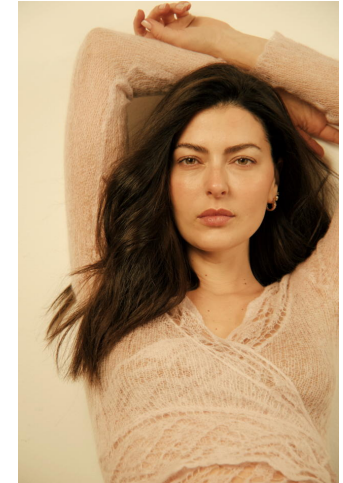


KARIN

MODELS AGENCY

Elizabeth REALE •

Height : 5'7.5" / 172 cm | Bust : 34" / 86 cm | Waist : 23" / 59 cm | Hips : 34" / 86 cm | Shoe : 6.0 US / 4.0 UK | Hair Colour : Brown | Eyes : Hazel

KARIN

MODELS AGENCY

Elizabeth REALE •

Height : 5'7.5" / 172 cm | Bust : 34" / 86 cm | Waist : 23" / 59 cm | Hips : 34" / 86 cm | Shoe : 6.0 US / 4.0 UK | Hair Colour : Brown | Eyes : Hazel

KARIN
MODELS AGENCY

Elizabeth REALE •

Height : 5'7.5" / 172 cm | Bust : 34" / 86 cm | Waist : 23" / 59 cm | Hips : 34" / 86 cm | Shoe : 6.0 US / 4.0 UK | Hair Colour : Brown | Eyes : Hazel

KARIN

MODELS AGENCY

Elizabeth REALE •

Height : 5'7.5" / 172 cm | Bust : 34" / 86 cm | Waist : 23" / 59 cm | Hips : 34" / 86 cm | Shoe : 6.0 US / 4.0 UK | Hair Colour : Brown | Eyes : Hazel