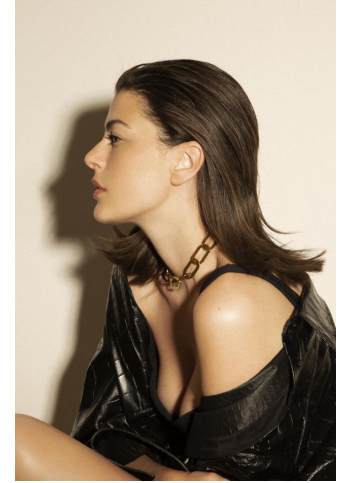


KARIN

MODELS AGENCY

Elizabeth REALE •

Height : 5'7.5" / 172 cm | Bust : 34" / 86 cm | Waist : 23" / 59 cm | Hips : 34" / 86 cm | Shoe : 6.0 US / 4.0 UK | Hair Colour : Brown | Eyes : Hazel

KARIN

MODELS AGENCY

Elizabeth REALE •

Height : 5'7.5" / 172 cm | Bust : 34" / 86 cm | Waist : 23" / 59 cm | Hips : 34" / 86 cm | Shoe : 6.0 US / 4.0 UK | Hair Colour : Brown | Eyes : Hazel

KARIN
MODELS AGENCY

Elizabeth REALE •

Height : 5'7.5" / 172 cm | Bust : 34" / 86 cm | Waist : 23" / 59 cm | Hips : 34" / 86 cm | Shoe : 6.0 US / 4.0 UK | Hair Colour : Brown | Eyes : Hazel

KARIN

MODELS AGENCY

Elizabeth REALE •

Height : 5'7.5" / 172 cm | Bust : 34" / 86 cm | Waist : 23" / 59 cm | Hips : 34" / 86 cm | Shoe : 6.0 US / 4.0 UK | Hair Colour : Brown | Eyes : Hazel