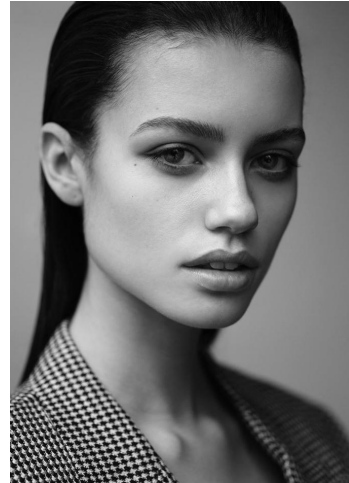

# KARIN

---

MODELS AGENCY

---

Elle Trowbridge

Height : 5'7" / 170 cm | Bust : 32" / 81 cm | Waist : 23" / 58 cm | Hips : 34" / 86 cm | Shoe : 7.0 US / 5.0 UK | Hair Colour : Brown | Eyes : Blue

**KARIN**  
MODELS AGENCY