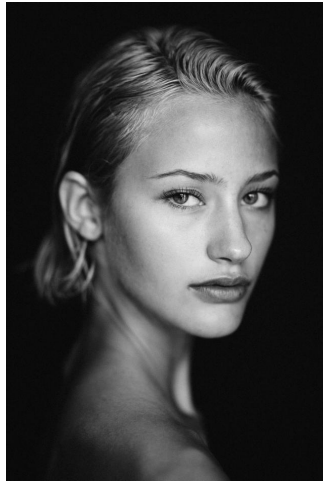

KARIN

MODELS AGENCY

Ellen Gamper

Height : 5'9.5" / 176 cm | Bust : 32.5" / 83 cm | Waist : 23" / 59 cm | Hips : 35.5" / 90 cm | Shoe : 10.0 US / 7.0 UK | Hair Colour : Light Blonde | Eyes : Blue