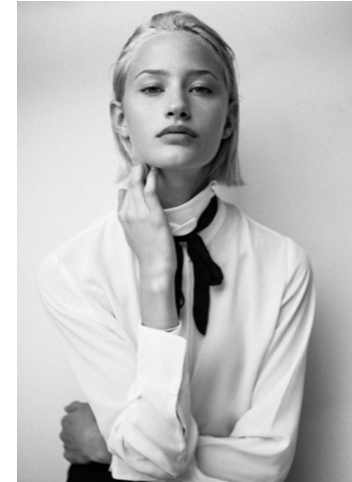

KARIN

MODELS AGENCY

Ellen Gamper

Height : 5'9.5" / 176 cm | Bust : 32.5" / 83 cm | Waist : 23" / 59 cm | Hips : 35.5" / 90 cm | Shoe : 10.0 US / 7.0 UK | Hair Colour : Light Blonde | Eyes : Blue