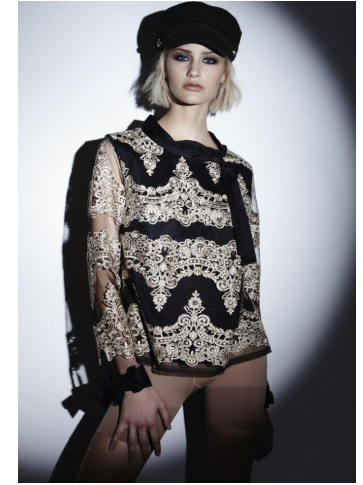

KARIN

MODELS AGENCY

Ellen Gamper

Height : 5'9.5" / 176 cm | Bust : 32.5" / 83 cm | Waist : 23" / 59 cm | Hips : 35.5" / 90 cm | Shoe : 10.0 US / 7.0 UK | Hair Colour : Light Blonde | Eyes : Blue