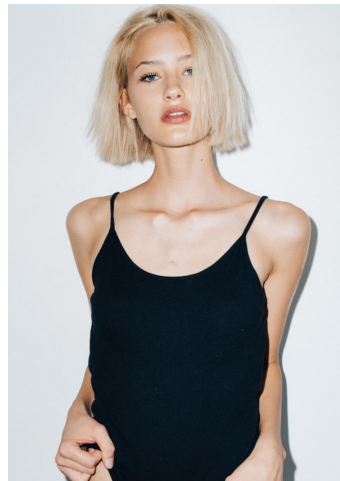

# KARIN

---

MODELS AGENCY

---

Ellen Gamper

Height : 5'9.5" / 176 cm | Bust : 32.5" / 83 cm | Waist : 23" / 59 cm | Hips : 35.5" / 90 cm | Shoe : 10.0 US / 7.0 UK | Hair Colour : Light Blonde | Eyes : Blue

# KARIN

MODELS AGENCY

Ellen Gamper

Height : 5'9.5" / 176 cm | Bust : 32.5" / 83 cm | Waist : 23" / 59 cm | Hips : 35.5" / 90 cm | Shoe : 10.0 US / 7.0 UK | Hair Colour : Light Blonde | Eyes : Blue

---