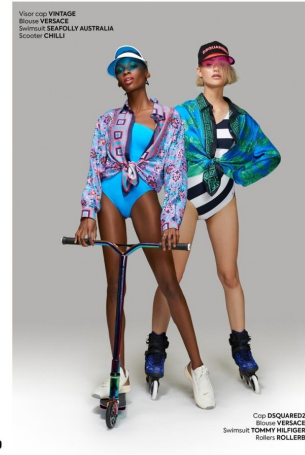

# KARIN

---

MODELS AGENCY

---

Ellen Gamper

Height : 5'9.5" / 176 cm | Bust : 32.5" / 83 cm | Waist : 23" / 59 cm | Hips : 35.5" / 90 cm | Shoe : 10.0 US / 7.0 UK | Hair Colour : Light Blonde | Eyes : Blue

# KARIN

MODELS AGENCY

Ellen Gamper

Height : 5'9.5" / 176 cm | Bust : 32.5" / 83 cm | Waist : 23" / 59 cm | Hips : 35.5" / 90 cm | Shoe : 10.0 US / 7.0 UK | Hair Colour : Light Blonde | Eyes : Blue

---