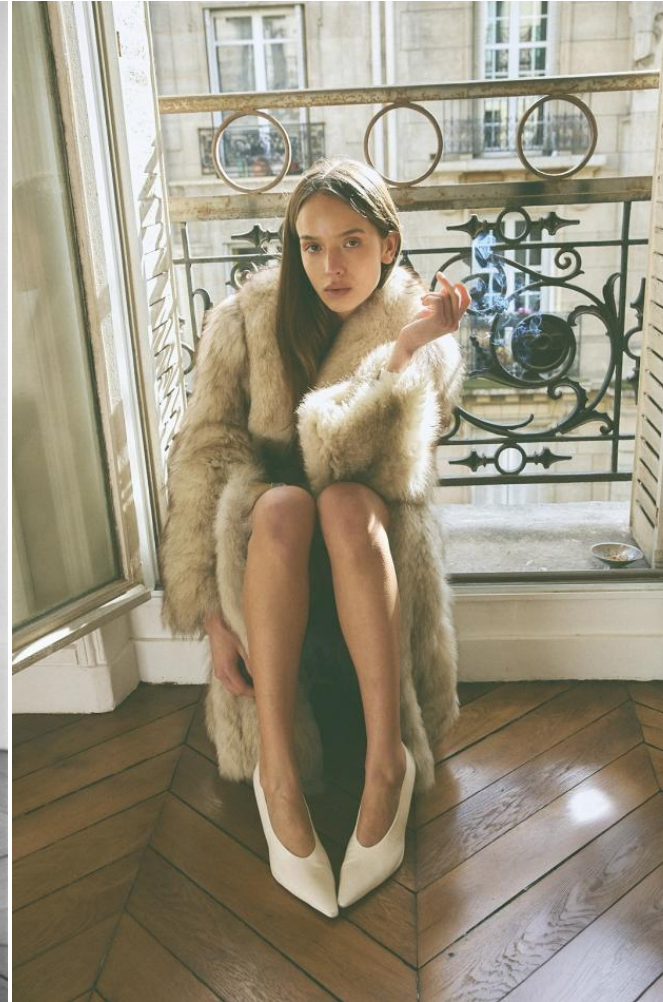

KARIN
MODELS AGENCY

Elvira Badrtdinova

Height : 5'8" / 173 cm | Bust : 32.5" / 83 cm | Waist : 23" / 58 cm | Hips : 34" / 86 cm | Shoe : 8.0 US / 6.0 UK | Hair Colour : Hazel | Eyes : Brown