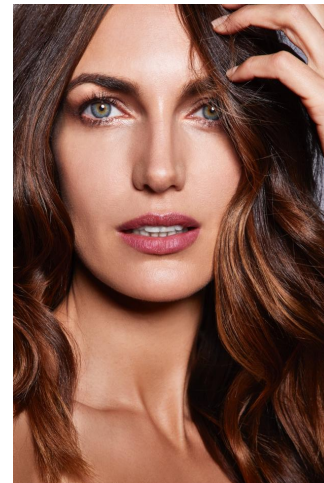

KARIN

MODELS AGENCY

Emily CAILLON

Height : 5'9.5" / 176 cm | Bust : 33" / 84 cm | Waist : 25" / 64 cm | Hips : 36" / 91 cm | Shoe : 8.5 US / 6.0 UK | Hair Colour : Dark Brown | Eyes : Blue