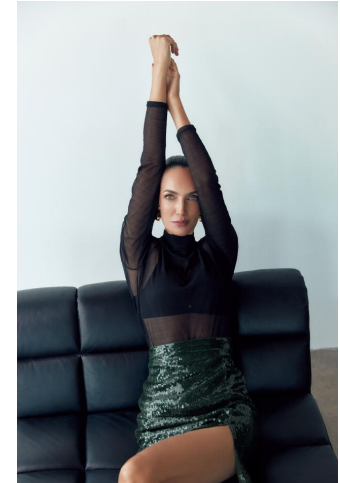

KARIN

MODELS AGENCY

Emily CAILLON

Height : 5'9.5" / 176 cm | Bust : 33" / 84 cm | Waist : 25" / 64 cm | Hips : 36" / 91 cm | Shoe : 8.5 US / 6.0 UK | Hair Colour : Dark Brown | Eyes : Blue