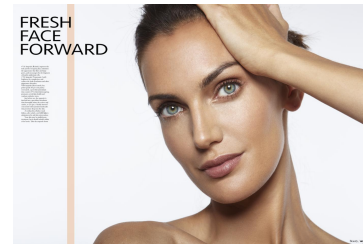

KARIN

MODELS AGENCY

Emily CAILLON

Height : 5'9.5" / 176 cm | Bust : 33" / 84 cm | Waist : 25" / 64 cm | Hips : 36" / 91 cm | Shoe : 8.5 US / 6.0 UK | Hair Colour : Dark Brown | Eyes : Blue