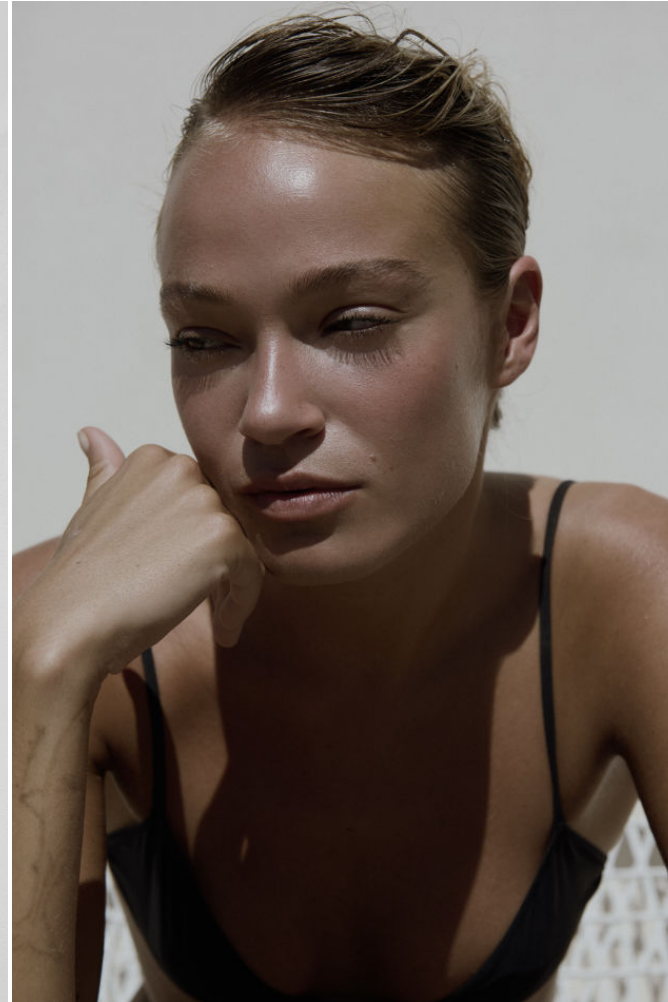

KARIN

MODELS AGENCY

Emma Fuhrmann Vidal •

Height : 5'10" / 178 cm | Bust : 32.5" / 83 cm | Waist : 24.5" / 62 cm | Hips : 35.5" / 90 cm | Shoe : 9.0 US / 6.5 UK | Hair Colour : Blonde | Eyes : Green