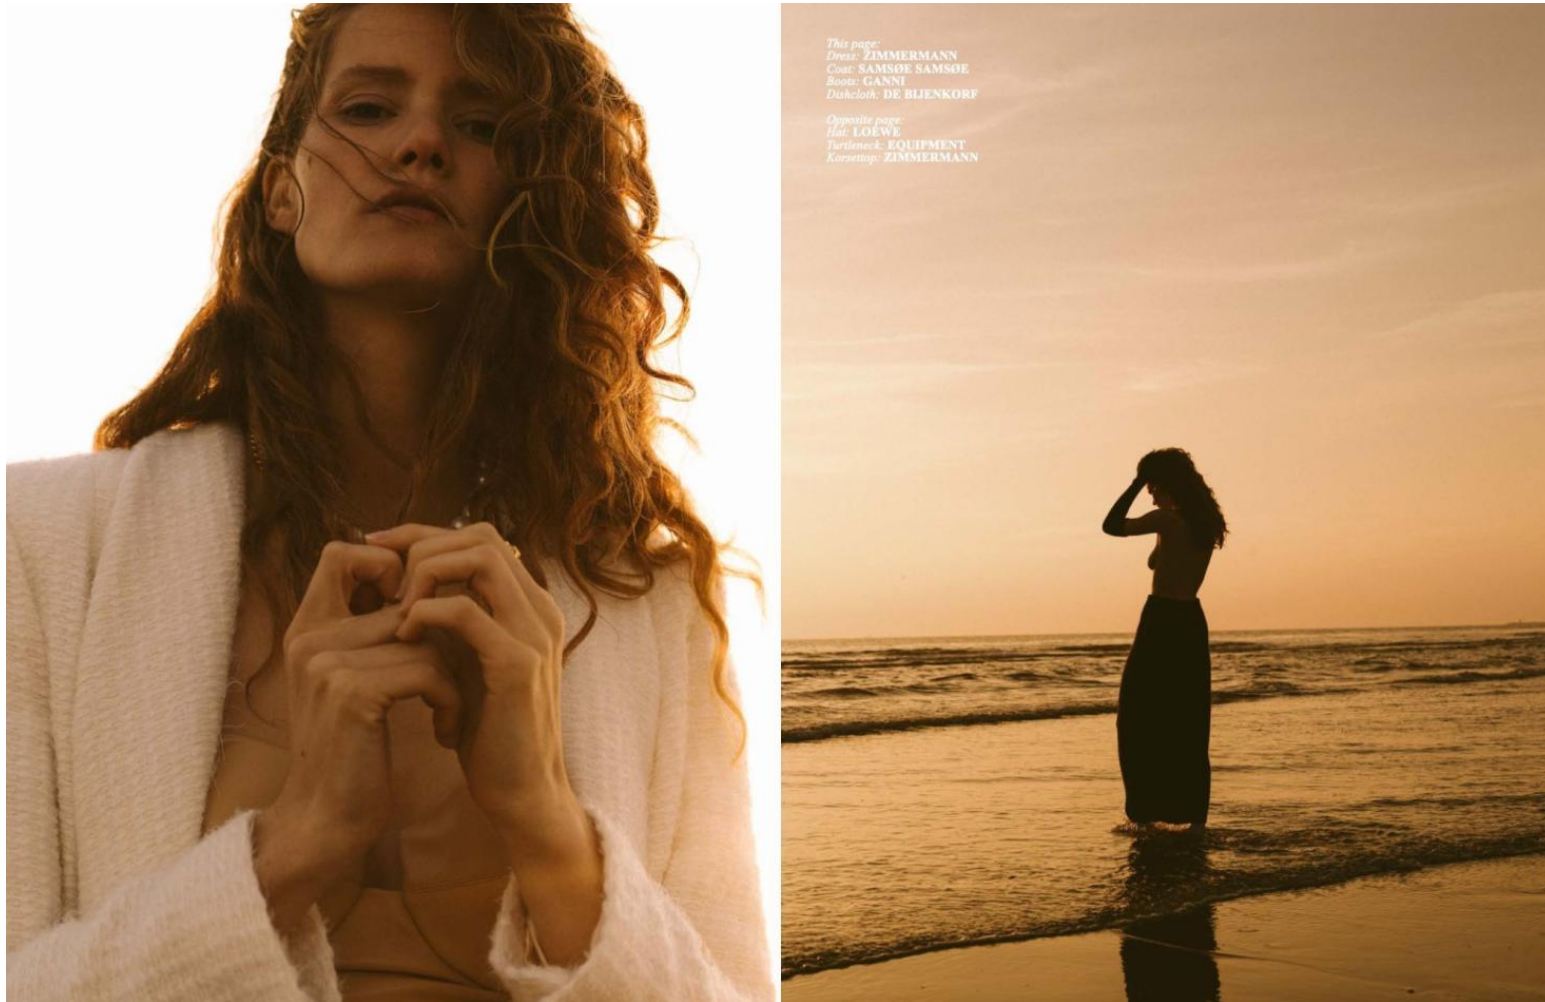

KARIN

MODELS AGENCY

Esme

Height : 5'11" / 180 cm | Bust : 32" / 81 cm | Waist : 24.5" / 62 cm | Hips : 36" / 91 cm | Shoe : 9.0 US / 6.5 UK | Hair Colour : Light Red | Eyes : Green