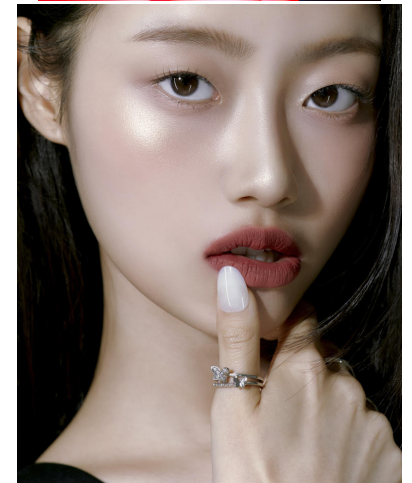


KARIN

MODELS AGENCY

Eunji Kwon

Height : 5'8.5" / 174 cm | Bust : 30" / 76 cm | Waist : 23" / 58 cm | Hips : 34" / 86 cm | Shoe : 7.0 US / 5.0 UK | Hair Colour : Dark Brown | Eyes : Brown

KARIN
MODELS AGENCY

Eunji Kwon

Height : 5'8.5" / 174 cm | Bust : 30" / 76 cm | Waist : 23" / 58 cm | Hips : 34" / 86 cm | Shoe : 7.0 US / 5.0 UK | Hair Colour : Dark Brown | Eyes : Brown

KARIN
MODELS AGENCY

Eunji Kwon

Height : 5'8.5" / 174 cm | Bust : 30" / 76 cm | Waist : 23" / 58 cm | Hips : 34" / 86 cm | Shoe : 7.0 US / 5.0 UK | Hair Colour : Dark Brown | Eyes : Brown