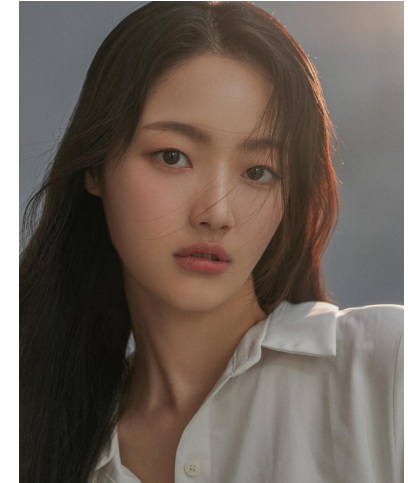


KARIN

MODELS AGENCY

Eunji Kwon

Height : 5'8.5" / 174 cm | Bust : 30" / 76 cm | Waist : 23" / 58 cm | Hips : 34" / 86 cm | Shoe : 7.0 US / 5.0 UK | Hair Colour : Dark Brown | Eyes : Brown

KARIN
MODELS AGENCY

Eunji Kwon

Height : 5'8.5" / 174 cm | Bust : 30" / 76 cm | Waist : 23" / 58 cm | Hips : 34" / 86 cm | Shoe : 7.0 US / 5.0 UK | Hair Colour : Dark Brown | Eyes : Brown

KARIN
MODELS AGENCY

Eunji Kwon

Height : 5'8.5" / 174 cm | Bust : 30" / 76 cm | Waist : 23" / 58 cm | Hips : 34" / 86 cm | Shoe : 7.0 US / 5.0 UK | Hair Colour : Dark Brown | Eyes : Brown

KARIN

MODELS AGENCY

Eunji Kwon

Height : 5'8.5" / 174 cm | Bust : 30" / 76 cm | Waist : 23" / 58 cm | Hips : 34" / 86 cm | Shoe : 7.0 US / 5.0 UK | Hair Colour : Dark Brown | Eyes : Brown