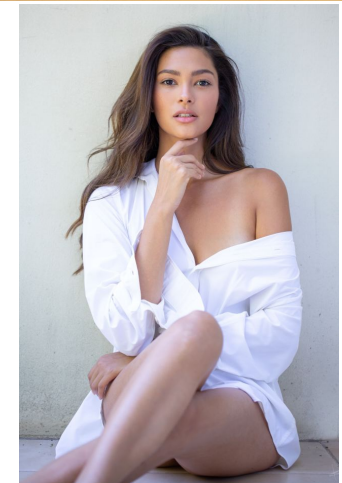

# KARIN

---

MODELS AGENCY

---

Fatima

Height : 5'9" / 175 cm | Bust : 32.5" / 83 cm | Waist : 25" / 63 cm | Hips : 36" / 92 cm | Shoe : 8.0 US / 6.0 UK | Hair Colour : Brown | Eyes : Brown

# KARIN

MODELS AGENCY

Fatima

Height : 5'9" / 175 cm | Bust : 32.5" / 83 cm | Waist : 25" / 63 cm | Hips : 36" / 92 cm | Shoe : 8.0 US / 6.0 UK | Hair Colour : Brown | Eyes : Brown