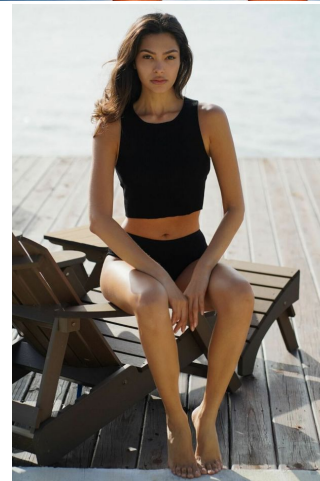

KARIN

MODELS AGENCY

Fatima

Height : 5'9" / 175 cm | Bust : 32.5" / 83 cm | Waist : 25" / 63 cm | Hips : 36" / 92 cm | Shoe : 8.0 US / 6.0 UK | Hair Colour : Brown | Eyes : Brown