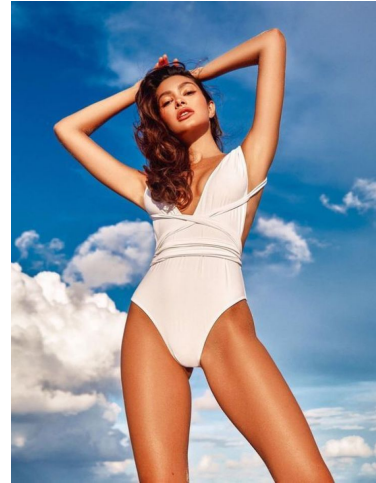

KARIN

MODELS AGENCY

Fatima

Height : 5'9" / 175 cm | Bust : 32.5" / 83 cm | Waist : 25" / 63 cm | Hips : 36" / 92 cm | Shoe : 8.0 US / 6.0 UK | Hair Colour : Brown | Eyes : Brown