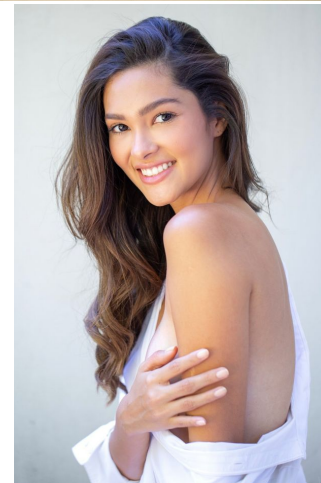

# KARIN

---

MODELS AGENCY

---

Fatima

Height : 5'9" / 175 cm | Bust : 32.5" / 83 cm | Waist : 25" / 63 cm | Hips : 36" / 92 cm | Shoe : 8.0 US / 6.0 UK | Hair Colour : Brown | Eyes : Brown

# KARIN

MODELS AGENCY

Fatima

Height : 5'9" / 175 cm | Bust : 32.5" / 83 cm | Waist : 25" / 63 cm | Hips : 36" / 92 cm | Shoe : 8.0 US / 6.0 UK | Hair Colour : Brown | Eyes : Brown