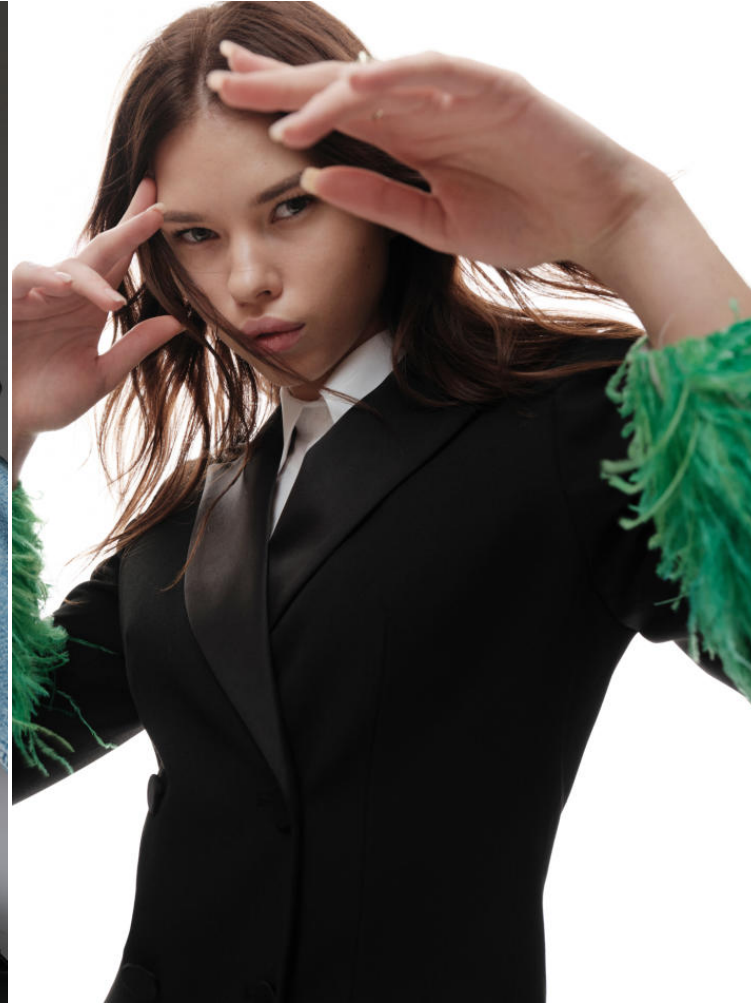

KARIN

MODELS AGENCY

Gertruda ZILYTE

Height : 5'11" / 180 cm | Bust : 32.5" / 83 cm | Waist : 24" / 61 cm | Hips : 35.5" / 90 cm | Shoe : 9.0 US / 6.5 UK | Hair Colour : Light Blonde | Eyes : Blue

KARIN

MODELS AGENCY

Gertruda ZILYTE

Height : 5'11" / 180 cm | Bust : 32.5" / 83 cm | Waist : 24" / 61 cm | Hips : 35.5" / 90 cm | Shoe : 9.0 US / 6.5 UK | Hair Colour : Light Blonde | Eyes : Blue

KARIN
MODELS AGENCY

Gertruda ZILYTE