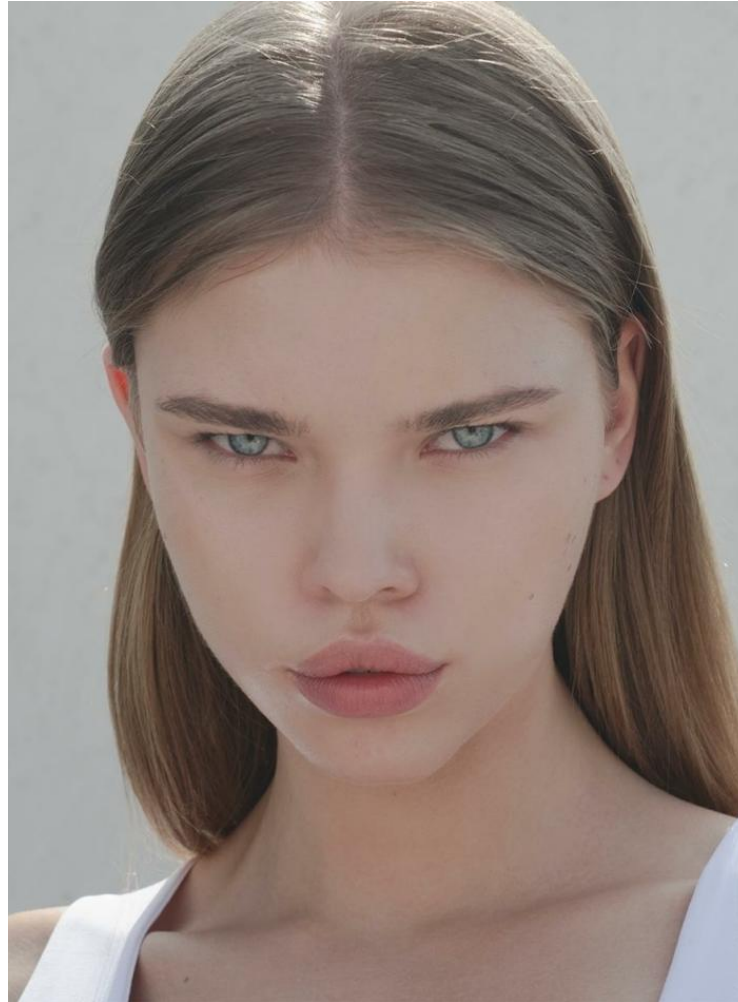

KARIN

MODELS AGENCY

Gertruda ZILYTE

Height : 5'11" / 180 cm | Bust : 32.5" / 83 cm | Waist : 24" / 61 cm | Hips : 35.5" / 90 cm | Shoe : 9.0 US / 6.5 UK | Hair Colour : Light Blonde | Eyes : Blue

KARIN

MODELS AGENCY

Gertruda ZILYTE

Height : 5'11" / 180 cm | Bust : 32.5" / 83 cm | Waist : 24" / 61 cm | Hips : 35.5" / 90 cm | Shoe : 9.0 US / 6.5 UK | Hair Colour : Light Blonde | Eyes : Blue

KARIN
MODELS AGENCY

Gertruda ZILYTE