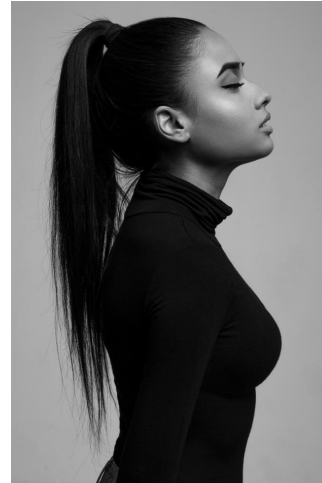


KARIN

MODELS AGENCY

GIGI LAL

Height : 5'7" / 170 cm | Bust : 33.5" / 85 cm | Waist : 24" / 61 cm | Hips : 34.5" / 88 cm | Shoe : 5.0 US / 3.5 UK | Hair Colour : Black | Eyes : Brown

KARIN
MODELS AGENCY

GIGI LAL

Height : 5'7" / 170 cm | Bust : 33.5" / 85 cm | Waist : 24" / 61 cm | Hips : 34.5" / 88 cm | Shoe : 5.0 US / 3.5 UK | Hair Colour : Black | Eyes : Brown

KARIN

MODELS AGENCY

GIGI LAL

Height : 5'7" / 170 cm | Bust : 33.5" / 85 cm | Waist : 24" / 61 cm | Hips : 34.5" / 88 cm | Shoe : 5.0 US / 3.5 UK | Hair Colour : Black | Eyes : Brown

KARIN

MODELS AGENCY

GIGI LAL

Height : 5'7" / 170 cm | Bust : 33.5" / 85 cm | Waist : 24" / 61 cm | Hips : 34.5" / 88 cm | Shoe : 5.0 US / 3.5 UK | Hair Colour : Black | Eyes : Brown