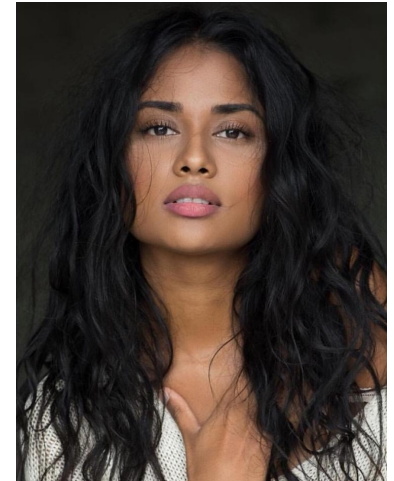


KARIN

MODELS AGENCY

GIGI LAL

Height : 5'7" / 170 cm | Bust : 33.5" / 85 cm | Waist : 24" / 61 cm | Hips : 34.5" / 88 cm | Shoe : 5.0 US / 3.5 UK | Hair Colour : Black | Eyes : Brown

KARIN
MODELS AGENCY

GIGI LAL

Height : 5'7" / 170 cm | Bust : 33.5" / 85 cm | Waist : 24" / 61 cm | Hips : 34.5" / 88 cm | Shoe : 5.0 US / 3.5 UK | Hair Colour : Black | Eyes : Brown

KARIN

MODELS AGENCY

GIGI LAL

Height : 5'7" / 170 cm | Bust : 33.5" / 85 cm | Waist : 24" / 61 cm | Hips : 34.5" / 88 cm | Shoe : 5.0 US / 3.5 UK | Hair Colour : Black | Eyes : Brown

KARIN

MODELS AGENCY

GIGI LAL

Height : 5'7" / 170 cm | Bust : 33.5" / 85 cm | Waist : 24" / 61 cm | Hips : 34.5" / 88 cm | Shoe : 5.0 US / 3.5 UK | Hair Colour : Black | Eyes : Brown