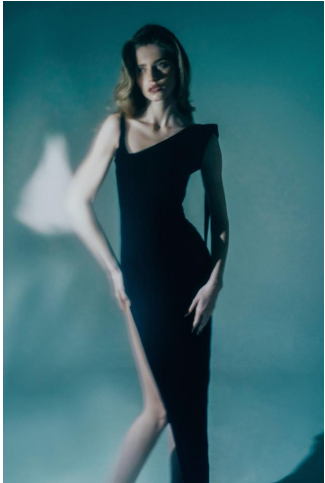

# KARIN

---

MODELS AGENCY

---

Greta Taraj

Height : 5'10" / 178 cm | Bust : 29.5" / 75 cm | Waist : 23" / 59 cm | Hips : 34.5" / 88 cm | Shoe : 7.0 US / 5.0 UK | Hair Colour : Blonde | Eyes : Green/Grey

# KARIN

MODELS AGENCY

Greta Taraj

Height : 5'10" / 178 cm | Bust : 29.5" / 75 cm | Waist : 23" / 59 cm | Hips : 34.5" / 88 cm | Shoe : 7.0 US / 5.0 UK | Hair Colour : Blonde | Eyes : Green/Grey