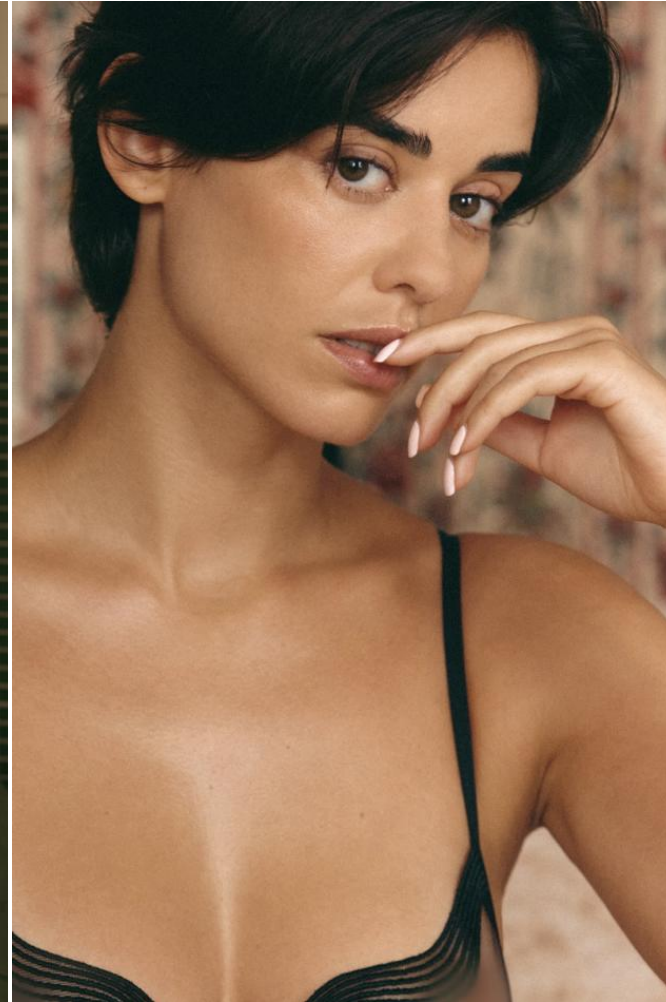

KARIN

MODELS AGENCY

Hila Meir

Height : 5'9" / 175 cm | Bust : 32.5" / 83 cm | Waist : 25" / 64 cm | Hips : 36" / 92 cm | Shoe : 9.0 US / 6.5 UK | Hair Colour : Dark Brown | Eyes : Hazel