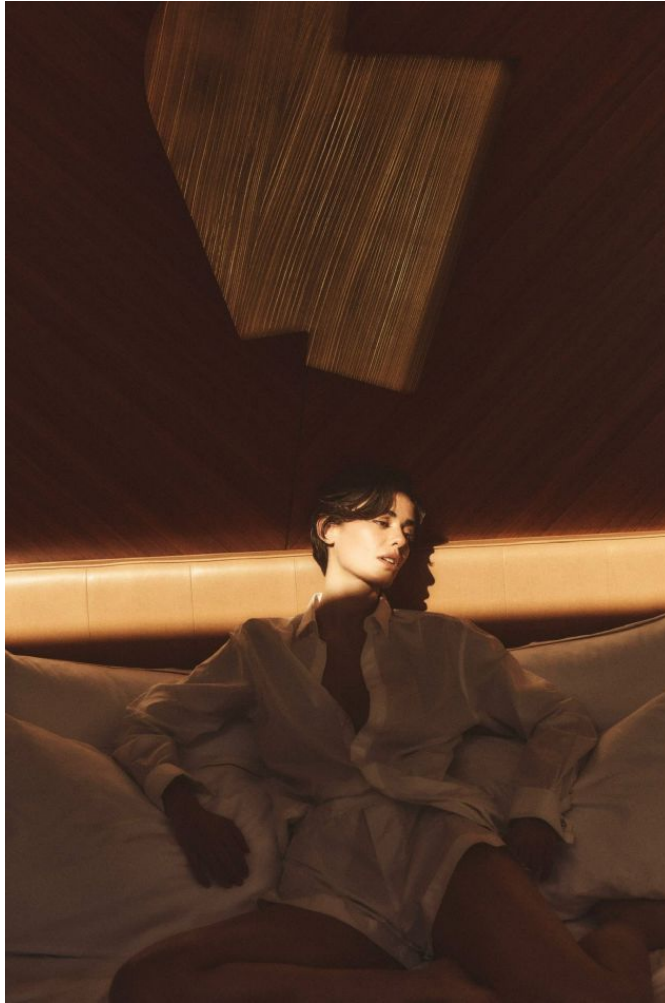

KARIN

MODELS AGENCY

Hila Meir

Height : 5'9" / 175 cm | Bust : 32.5" / 83 cm | Waist : 25" / 64 cm | Hips : 36" / 92 cm | Shoe : 9.0 US / 6.5 UK | Hair Colour : Dark Brown | Eyes : Hazel