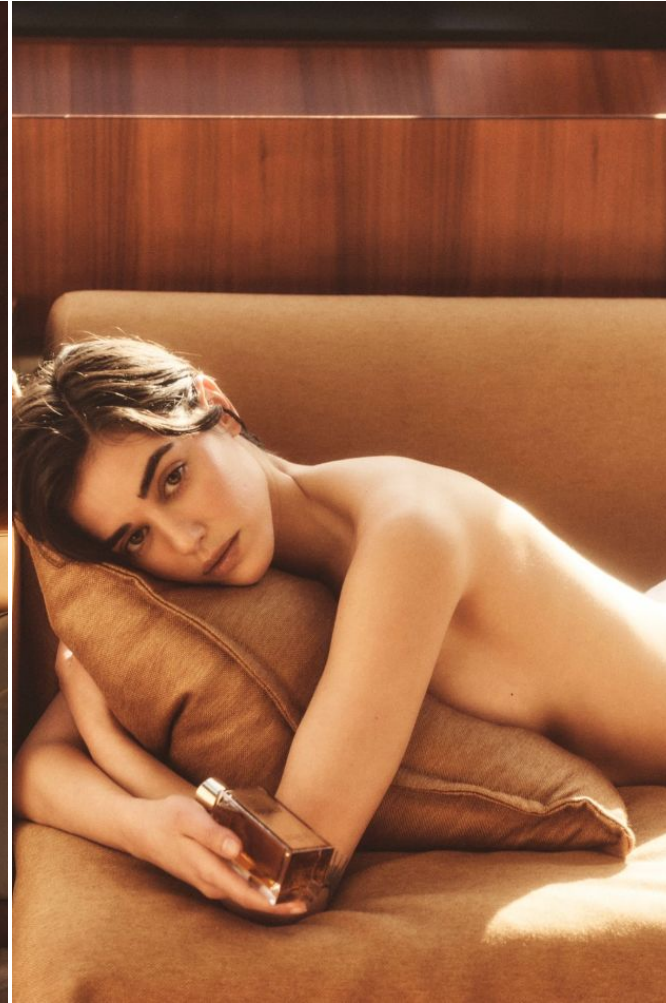


KARIN

MODELS AGENCY

Hila Meir

Height : 5'9" / 175 cm | Bust : 32.5" / 83 cm | Waist : 25" / 64 cm | Hips : 36" / 92 cm | Shoe : 9.0 US / 6.5 UK | Hair Colour : Dark Brown | Eyes : Hazel

KARIN

MODELS AGENCY

Hila Meir

Height : 5'9" / 175 cm | Bust : 32.5" / 83 cm | Waist : 25" / 64 cm | Hips : 36" / 92 cm | Shoe : 9.0 US / 6.5 UK | Hair Colour : Dark Brown | Eyes : Hazel

KARIN
MODELS AGENCY

Hila Meir

Height : 5'9" / 175 cm | Bust : 32.5" / 83 cm | Waist : 25" / 64 cm | Hips : 36" / 92 cm | Shoe : 9.0 US / 6.5 UK | Hair Colour : Dark Brown | Eyes : Hazel