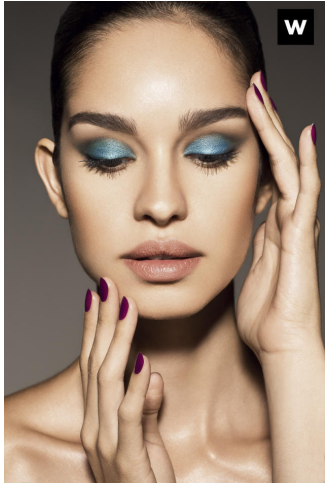

KARIN

MODELS AGENCY

Hilda Dias Pimentel

Height : 5'10.5" / 179 cm | Bust : 32" / 81 cm | Waist : 24" / 61 cm | Hips : 36" / 91 cm | Shoe : 9.0 US / 6.5 UK | Hair Colour : Black | Eyes : Brown