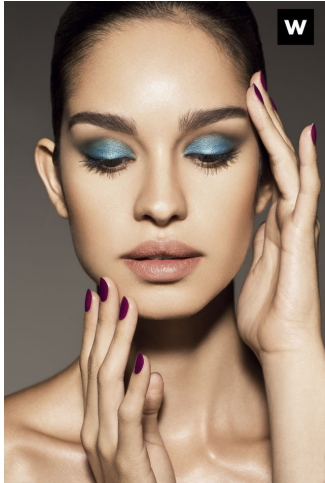


KARIN

MODELS AGENCY

Hilda Dias Pimentel

Height : 5'10.5" / 179 cm | Bust : 32" / 81 cm | Waist : 24" / 61 cm | Hips : 36" / 91 cm | Shoe : 9.0 US / 6.5 UK | Hair Colour : Black | Eyes : Brown

KARIN

MODELS AGENCY

Hilda Dias Pimentel

Height : 5'10.5" / 179 cm | Bust : 32" / 81 cm | Waist : 24" / 61 cm | Hips : 36" / 91 cm | Shoe : 9.0 US / 6.5 UK | Hair Colour : Black | Eyes : Brown

KARIN

MODELS AGENCY

Hilda Dias Pimentel

Height : 5'10.5" / 179 cm | Bust : 32" / 81 cm | Waist : 24" / 61 cm | Hips : 36" / 91 cm | Shoe : 9.0 US / 6.5 UK | Hair Colour : Black | Eyes : Brown