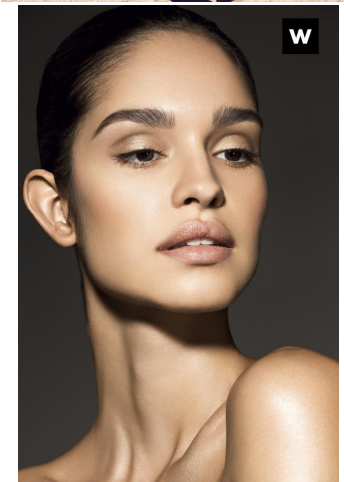

KARIN

MODELS AGENCY

Hilda Dias Pimentel

Height : 5'10.5" / 179 cm | Bust : 32" / 81 cm | Waist : 24" / 61 cm | Hips : 36" / 91 cm | Shoe : 9.0 US / 6.5 UK | Hair Colour : Black | Eyes : Brown