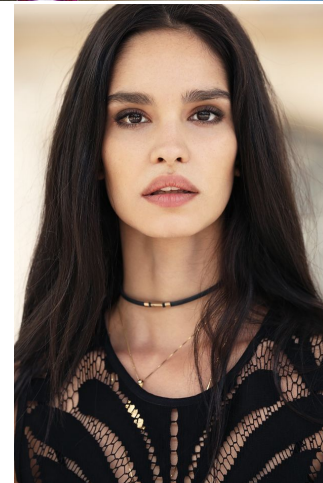


KARIN

MODELS AGENCY

Hilda Dias Pimentel

Height : 5'10.5" / 179 cm | Bust : 32" / 81 cm | Waist : 24" / 61 cm | Hips : 36" / 91 cm | Shoe : 9.0 US / 6.5 UK | Hair Colour : Black | Eyes : Brown

KARIN

MODELS AGENCY

Hilda Dias Pimentel

Height : 5'10.5" / 179 cm | Bust : 32" / 81 cm | Waist : 24" / 61 cm | Hips : 36" / 91 cm | Shoe : 9.0 US / 6.5 UK | Hair Colour : Black | Eyes : Brown

KARIN

MODELS AGENCY

Hilda Dias Pimentel

Height : 5'10.5" / 179 cm | Bust : 32" / 81 cm | Waist : 24" / 61 cm | Hips : 36" / 91 cm | Shoe : 9.0 US / 6.5 UK | Hair Colour : Black | Eyes : Brown