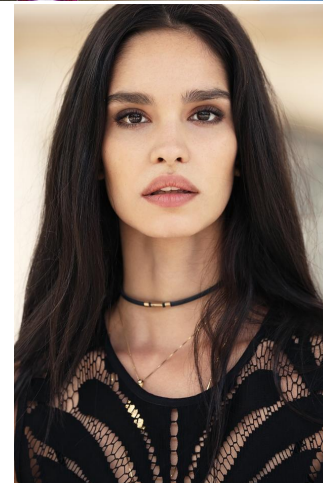

KARIN

MODELS AGENCY

Hilda Dias Pimentel

Height : 5'10.5" / 179 cm | Bust : 32" / 81 cm | Waist : 24" / 61 cm | Hips : 36" / 91 cm | Shoe : 9.0 US / 6.5 UK | Hair Colour : Black | Eyes : Brown