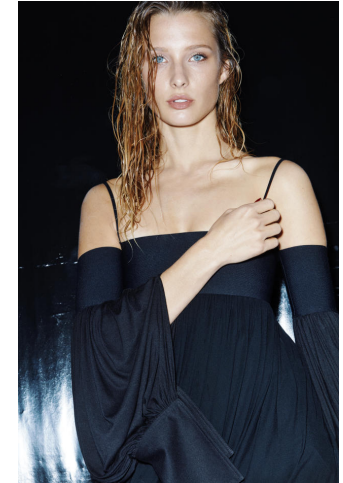

KARIN  
MODELS AGENCY

Ilona SMET

Height : 5'8" / 173 cm | Bust : 32.5" / 82 cm | Waist : 23.5" / 60 cm | Hips : 34.5" / 88 cm | Shoe : 9.0 US / 6.5 UK | Hair Colour : Blonde | Eyes : Blue

# KARIN

MODELS AGENCY

Ilona SMET

Height : 5'8" / 173 cm | Bust : 32.5" / 82 cm | Waist : 23.5" / 60 cm | Hips : 34.5" / 88 cm | Shoe : 9.0 US / 6.5 UK | Hair Colour : Blonde | Eyes : Blue

# KARIN

MODELS AGENCY

Ilona SMET

Height : 5'8" / 173 cm | Bust : 32.5" / 82 cm | Waist : 23.5" / 60 cm | Hips : 34.5" / 88 cm | Shoe : 9.0 US / 6.5 UK | Hair Colour : Blonde | Eyes : Blue

---