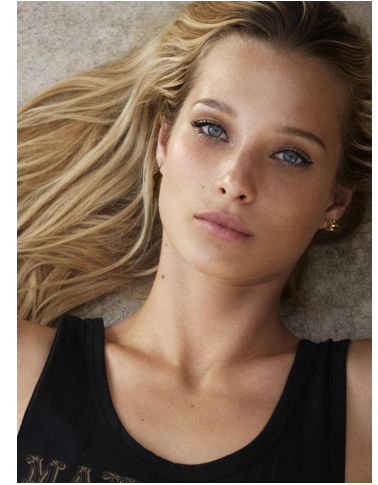

# KARIN

MODELS AGENCY

Ilona SMET

Height : 5'8" / 173 cm | Bust : 32.5" / 82 cm | Waist : 23.5" / 60 cm | Hips : 34.5" / 88 cm | Shoe : 9.0 US / 6.5 UK | Hair Colour : Blonde | Eyes : Blue

## MODELS AGENCY

Ilona SMET

Height : 5'8" / 173 cm | Bust : 32.5" / 82 cm | Waist : 23.5" / 60 cm | Hips : 34.5" / 88 cm | Shoe : 9.0 US / 6.5 UK | Hair Colour : Blonde | Eyes : Blue