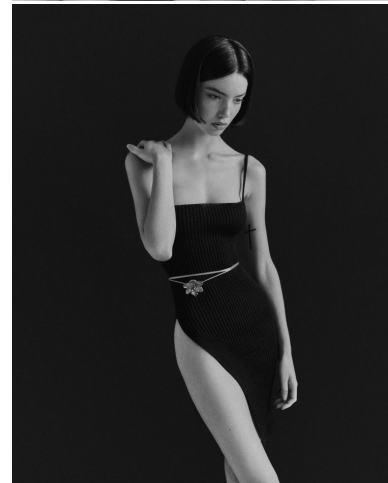


KARIN

MODELS AGENCY

Ily Vandevelde

Height : 5'9" / 175 cm | Bust : 31.5" / 80 cm | Waist : 23.5" / 60 cm | Hips : 34" / 86 cm | Shoe : 7.0 US / 5.0 UK | Hair Colour : Brunette | Eyes : Green

KARIN
MODELS AGENCY

Ily Vandavelde

Height : 5'9" / 175 cm | Bust : 31.5" / 80 cm | Waist : 23.5" / 60 cm | Hips : 34" / 86 cm | Shoe : 7.0 US / 5.0 UK | Hair Colour : Brunette | Eyes : Green

KARIN

MODELS AGENCY

Ily Vandavelde

Height : 5'9" / 175 cm | Bust : 31.5" / 80 cm | Waist : 23.5" / 60 cm | Hips : 34" / 86 cm | Shoe : 7.0 US / 5.0 UK | Hair Colour : Brunette | Eyes : Green

KARIN

MODELS AGENCY

Ily Vandeveld

Height : 5'9" / 175 cm | Bust : 31.5" / 80 cm | Waist : 23.5" / 60 cm | Hips : 34" / 86 cm | Shoe : 7.0 US / 5.0 UK | Hair Colour : Brunette | Eyes : Green

KARIN

MODELS AGENCY

Ily Vandavelde

Height : 5'9" / 175 cm | Bust : 31.5" / 80 cm | Waist : 23.5" / 60 cm | Hips : 34" / 86 cm | Shoe : 7.0 US / 5.0 UK | Hair Colour : Brunette | Eyes : Green

KARIN

MODELS AGENCY