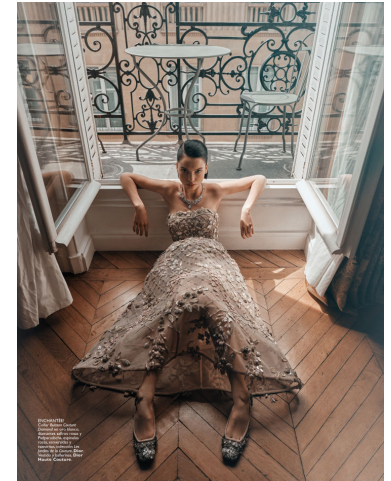


KARIN

MODELS AGENCY

Ily Vandevelde

Height : 5'9" / 175 cm | Bust : 31.5" / 80 cm | Waist : 23.5" / 60 cm | Hips : 34" / 86 cm | Shoe : 7.0 US / 5.0 UK | Hair Colour : Brunette | Eyes : Green

KARIN
MODELS AGENCY

Ily Vandavelde

Height : 5'9" / 175 cm | Bust : 31.5" / 80 cm | Waist : 23.5" / 60 cm | Hips : 34" / 86 cm | Shoe : 7.0 US / 5.0 UK | Hair Colour : Brunette | Eyes : Green

KARIN

MODELS AGENCY

Ily Vandavelde

Height : 5'9" / 175 cm | Bust : 31.5" / 80 cm | Waist : 23.5" / 60 cm | Hips : 34" / 86 cm | Shoe : 7.0 US / 5.0 UK | Hair Colour : Brunette | Eyes : Green

KARIN

MODELS AGENCY

Ily Vandeveld

Height : 5'9" / 175 cm | Bust : 31.5" / 80 cm | Waist : 23.5" / 60 cm | Hips : 34" / 86 cm | Shoe : 7.0 US / 5.0 UK | Hair Colour : Brunette | Eyes : Green

KARIN

MODELS AGENCY

Ily Vandavelde

Height : 5'9" / 175 cm | Bust : 31.5" / 80 cm | Waist : 23.5" / 60 cm | Hips : 34" / 86 cm | Shoe : 7.0 US / 5.0 UK | Hair Colour : Brunette | Eyes : Green

KARIN

MODELS AGENCY