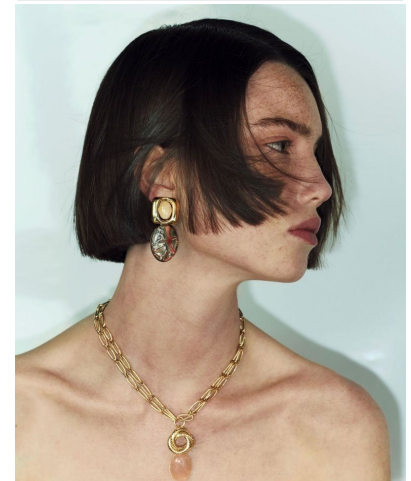


KARIN

MODELS AGENCY

Ily Vandevelde

Height : 5'9" / 175 cm | Bust : 31.5" / 80 cm | Waist : 23.5" / 60 cm | Hips : 34" / 86 cm | Shoe : 7.0 US / 5.0 UK | Hair Colour : Brunette | Eyes : Green

KARIN
MODELS AGENCY

Ily Vandavelde

Height : 5'9" / 175 cm | Bust : 31.5" / 80 cm | Waist : 23.5" / 60 cm | Hips : 34" / 86 cm | Shoe : 7.0 US / 5.0 UK | Hair Colour : Brunette | Eyes : Green

KARIN

MODELS AGENCY

Ily Vandavelde

Height : 5'9" / 175 cm | Bust : 31.5" / 80 cm | Waist : 23.5" / 60 cm | Hips : 34" / 86 cm | Shoe : 7.0 US / 5.0 UK | Hair Colour : Brunette | Eyes : Green

KARIN

MODELS AGENCY

Ily Vandeveld

Height : 5'9" / 175 cm | Bust : 31.5" / 80 cm | Waist : 23.5" / 60 cm | Hips : 34" / 86 cm | Shoe : 7.0 US / 5.0 UK | Hair Colour : Brunette | Eyes : Green

KARIN

MODELS AGENCY

Ily Vandavelde

Height : 5'9" / 175 cm | Bust : 31.5" / 80 cm | Waist : 23.5" / 60 cm | Hips : 34" / 86 cm | Shoe : 7.0 US / 5.0 UK | Hair Colour : Brunette | Eyes : Green

KARIN

MODELS AGENCY