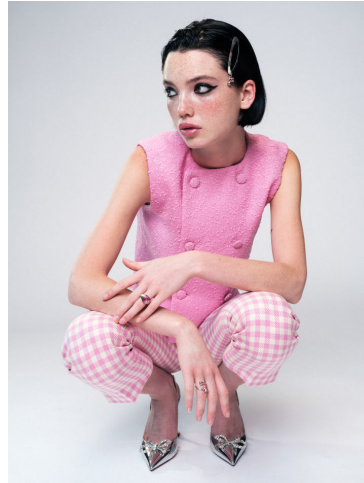


KARIN

MODELS AGENCY

Ily Vandevelde

Height : 5'9" / 175 cm | Bust : 31.5" / 80 cm | Waist : 23.5" / 60 cm | Hips : 34" / 86 cm | Shoe : 7.0 US / 5.0 UK | Hair Colour : Brunette | Eyes : Green

KARIN
MODELS AGENCY

Ily Vandavelde

Height : 5'9" / 175 cm | Bust : 31.5" / 80 cm | Waist : 23.5" / 60 cm | Hips : 34" / 86 cm | Shoe : 7.0 US / 5.0 UK | Hair Colour : Brunette | Eyes : Green

KARIN

MODELS AGENCY

Ily Vandavelde

Height : 5'9" / 175 cm | Bust : 31.5" / 80 cm | Waist : 23.5" / 60 cm | Hips : 34" / 86 cm | Shoe : 7.0 US / 5.0 UK | Hair Colour : Brunette | Eyes : Green

KARIN

MODELS AGENCY

Ily Vandeveld

Height : 5'9" / 175 cm | Bust : 31.5" / 80 cm | Waist : 23.5" / 60 cm | Hips : 34" / 86 cm | Shoe : 7.0 US / 5.0 UK | Hair Colour : Brunette | Eyes : Green

KARIN

MODELS AGENCY

Ily Vandavelde

Height : 5'9" / 175 cm | Bust : 31.5" / 80 cm | Waist : 23.5" / 60 cm | Hips : 34" / 86 cm | Shoe : 7.0 US / 5.0 UK | Hair Colour : Brunette | Eyes : Green

KARIN

MODELS AGENCY