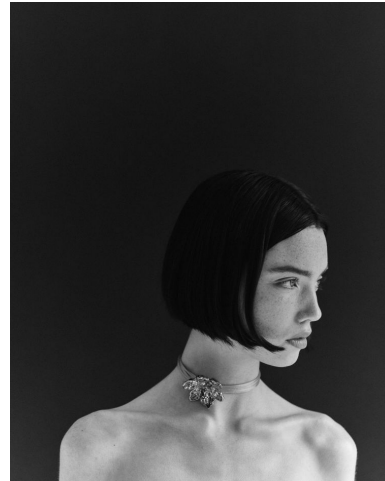

KARIN

MODELS AGENCY

Height : 5'9" / 175 cm | Bust : 31.5" / 80 cm | Waist : 23.5" / 60 cm | Hips : 34" / 86 cm | Shoe : 7.0 US / 5.0 UK | Hair Colour : Brunette | Eyes : Green