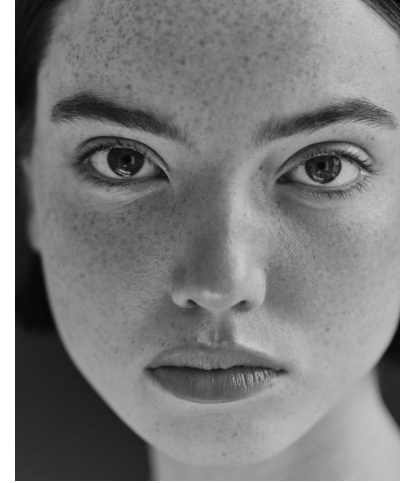


KARIN

MODELS AGENCY

Ily Vandevelde

Height : 5'9" / 175 cm | Bust : 31.5" / 80 cm | Waist : 23.5" / 60 cm | Hips : 34" / 86 cm | Shoe : 7.0 US / 5.0 UK | Hair Colour : Brunette | Eyes : Green

KARIN
MODELS AGENCY

Ily Vandavelde

Height : 5'9" / 175 cm | Bust : 31.5" / 80 cm | Waist : 23.5" / 60 cm | Hips : 34" / 86 cm | Shoe : 7.0 US / 5.0 UK | Hair Colour : Brunette | Eyes : Green

KARIN

MODELS AGENCY

Ily Vandavelde

Height : 5'9" / 175 cm | Bust : 31.5" / 80 cm | Waist : 23.5" / 60 cm | Hips : 34" / 86 cm | Shoe : 7.0 US / 5.0 UK | Hair Colour : Brunette | Eyes : Green

KARIN

MODELS AGENCY

Ily Vandeveld

Height : 5'9" / 175 cm | Bust : 31.5" / 80 cm | Waist : 23.5" / 60 cm | Hips : 34" / 86 cm | Shoe : 7.0 US / 5.0 UK | Hair Colour : Brunette | Eyes : Green

KARIN

MODELS AGENCY

Ily Vandavelde

Height : 5'9" / 175 cm | Bust : 31.5" / 80 cm | Waist : 23.5" / 60 cm | Hips : 34" / 86 cm | Shoe : 7.0 US / 5.0 UK | Hair Colour : Brunette | Eyes : Green

KARIN

MODELS AGENCY