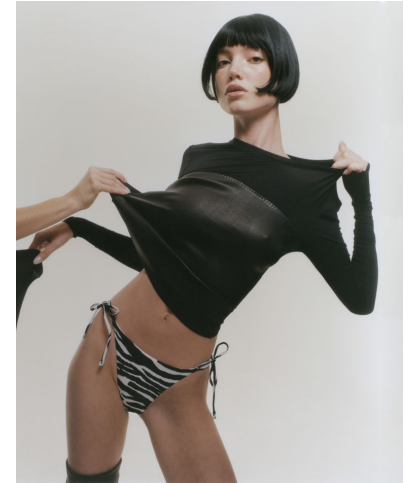


KARIN

MODELS AGENCY

Ily Vandevelde

Height : 5'9" / 175 cm | Bust : 31.5" / 80 cm | Waist : 23.5" / 60 cm | Hips : 34" / 86 cm | Shoe : 7.0 US / 5.0 UK | Hair Colour : Brunette | Eyes : Green

KARIN
MODELS AGENCY

Ily Vandavelde

Height : 5'9" / 175 cm | Bust : 31.5" / 80 cm | Waist : 23.5" / 60 cm | Hips : 34" / 86 cm | Shoe : 7.0 US / 5.0 UK | Hair Colour : Brunette | Eyes : Green

KARIN

MODELS AGENCY

Ily Vandavelde

Height : 5'9" / 175 cm | Bust : 31.5" / 80 cm | Waist : 23.5" / 60 cm | Hips : 34" / 86 cm | Shoe : 7.0 US / 5.0 UK | Hair Colour : Brunette | Eyes : Green

KARIN

MODELS AGENCY

Ily Vandeveld

Height : 5'9" / 175 cm | Bust : 31.5" / 80 cm | Waist : 23.5" / 60 cm | Hips : 34" / 86 cm | Shoe : 7.0 US / 5.0 UK | Hair Colour : Brunette | Eyes : Green

KARIN

MODELS AGENCY

Ily Vandavelde

Height : 5'9" / 175 cm | Bust : 31.5" / 80 cm | Waist : 23.5" / 60 cm | Hips : 34" / 86 cm | Shoe : 7.0 US / 5.0 UK | Hair Colour : Brunette | Eyes : Green

KARIN

MODELS AGENCY