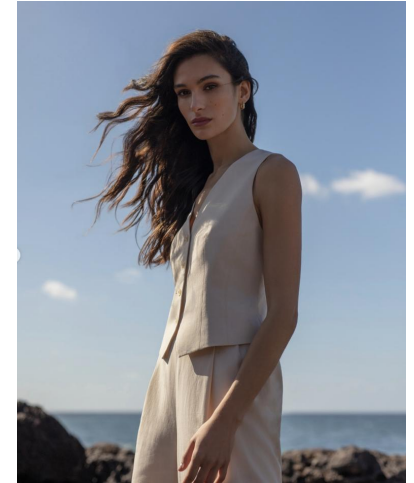

KARIN

MODELS AGENCY

Ines Belchior

Height : 5'9.5" / 176 cm | Bust : 32.5" / 83 cm | Waist : 23.5" / 60 cm | Hips : 35" / 89 cm | Shoe : 8.0 US / 6.0 UK | Hair Colour : Black | Eyes : Brown