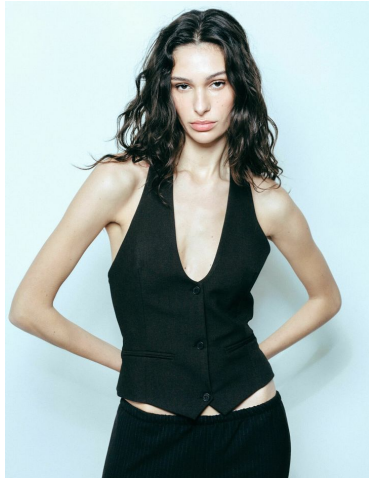


KARIN

MODELS AGENCY

Ines Belchior

Height : 5'9.5" / 176 cm | Bust : 32.5" / 83 cm | Waist : 23.5" / 60 cm | Hips : 35" / 89 cm | Shoe : 8.0 US / 6.0 UK | Hair Colour : Black | Eyes : Brown

KARIN

MODELS AGENCY

Ines Belchior

Height : 5'9.5" / 176 cm | Bust : 32.5" / 83 cm | Waist : 23.5" / 60 cm | Hips : 35" / 89 cm | Shoe : 8.0 US / 6.0 UK | Hair Colour : Black | Eyes : Brown

KARIN

MODELS AGENCY

Ines Belchior

Height : 5'9.5" / 176 cm | Bust : 32.5" / 83 cm | Waist : 23.5" / 60 cm | Hips : 35" / 89 cm | Shoe : 8.0 US / 6.0 UK | Hair Colour : Black | Eyes : Brown