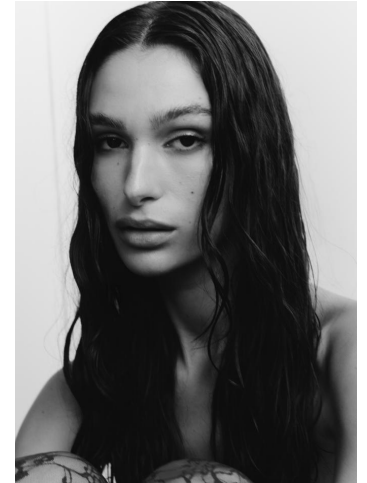


KARIN

MODELS AGENCY

Ines Belchior

Height : 5'9.5" / 176 cm | Bust : 32.5" / 83 cm | Waist : 23.5" / 60 cm | Hips : 35" / 89 cm | Shoe : 8.0 US / 6.0 UK | Hair Colour : Black | Eyes : Brown

KARIN

MODELS AGENCY

Ines Belchior

Height : 5'9.5" / 176 cm | Bust : 32.5" / 83 cm | Waist : 23.5" / 60 cm | Hips : 35" / 89 cm | Shoe : 8.0 US / 6.0 UK | Hair Colour : Black | Eyes : Brown

KARIN

MODELS AGENCY

Ines Belchior

Height : 5'9.5" / 176 cm | Bust : 32.5" / 83 cm | Waist : 23.5" / 60 cm | Hips : 35" / 89 cm | Shoe : 8.0 US / 6.0 UK | Hair Colour : Black | Eyes : Brown