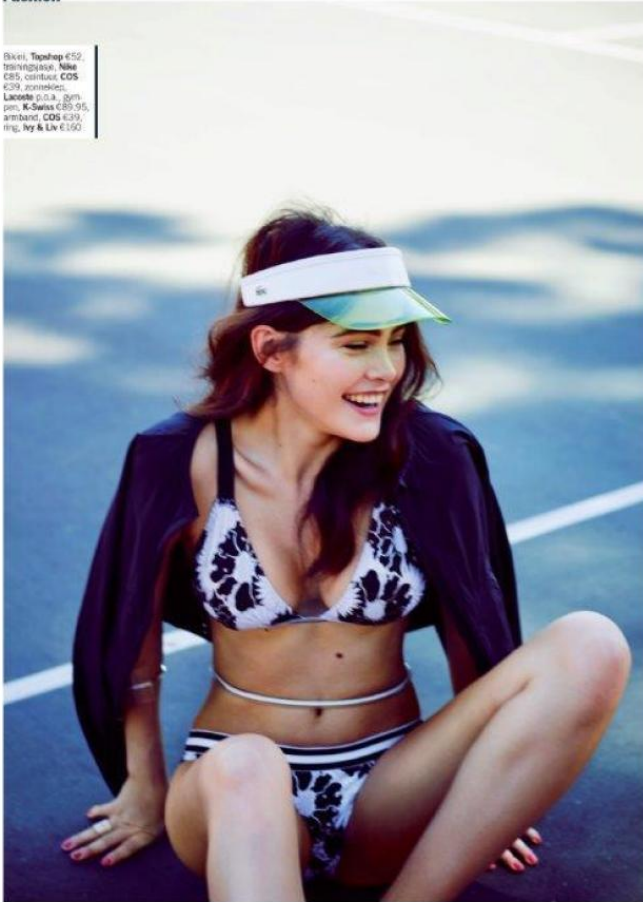

KARIN

MODELS AGENCY

Fashion

JULI 2015 COSMOPOLITAN 95

Ines Garcia

Height : 5'9" / 175 cm | Bust : 34" / 86 cm | Waist : 24" / 61 cm | Hips : 35.5" / 90 cm | Shoe : 9.0 US / 6.5 UK | Hair Colour : Brown | Eyes : Green