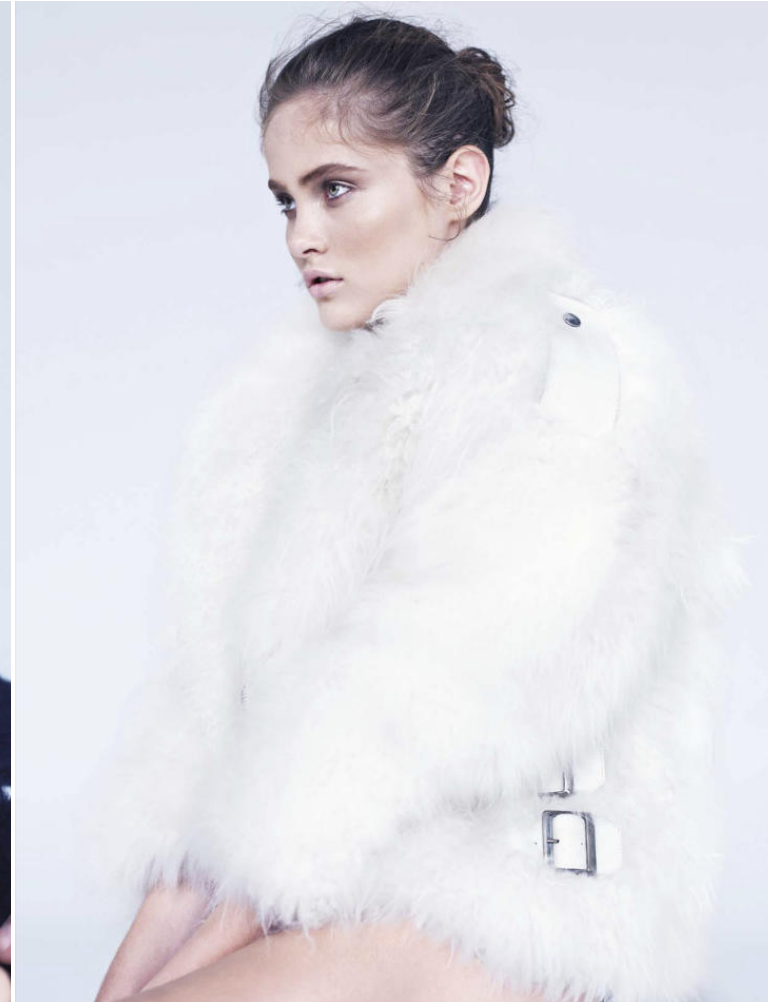

KARIN
MODELS AGENCY

Ines Garcia

Height : 5'9" / 175 cm | Bust : 34" / 86 cm | Waist : 24" / 61 cm | Hips : 35.5" / 90 cm | Shoe : 9.0 US / 6.5 UK | Hair Colour : Brown | Eyes : Green