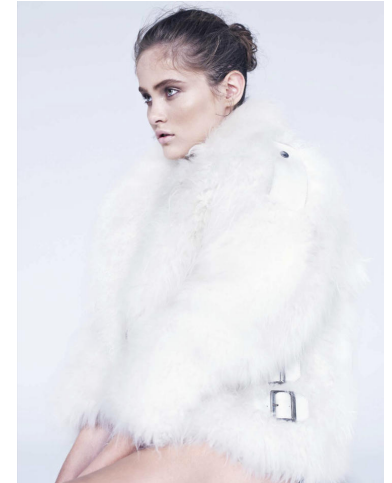


KARIN

MODELS AGENCY

Ines Garcia

Height : 5'9" / 175 cm | Bust : 34" / 86 cm | Waist : 24" / 61 cm | Hips : 35.5" / 90 cm | Shoe : 9.0 US / 6.5 UK | Hair Colour : Brown | Eyes : Green

KARIN

MODELS AGENCY

Ines Garcia

Height : 5'9" / 175 cm | Bust : 34" / 86 cm | Waist : 24" / 61 cm | Hips : 35.5" / 90 cm | Shoe : 9.0 US / 6.5 UK | Hair Colour : Brown | Eyes : Green

KARIN

MODELS AGENCY

Ines Garcia

Height : 5'9" / 175 cm | Bust : 34" / 86 cm | Waist : 24" / 61 cm | Hips : 35.5" / 90 cm | Shoe : 9.0 US / 6.5 UK | Hair Colour : Brown | Eyes : Green

Height : 5'9" / 175 cm | Bust : 34" / 86 cm | Waist : 24" / 61 cm | Hips : 35.5" / 90 cm | Shoe : 9.0 US / 6.5 UK | Hair Colour : Brown | Eyes : Green