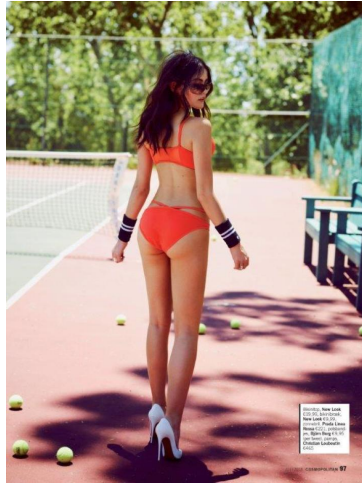

KARIN

MODELS AGENCY

Ines Garcia

Height : 5'9" / 175 cm | Bust : 34" / 86 cm | Waist : 24" / 61 cm | Hips : 35.5" / 90 cm | Shoe : 9.0 US / 6.5 UK | Hair Colour : Brown | Eyes : Green