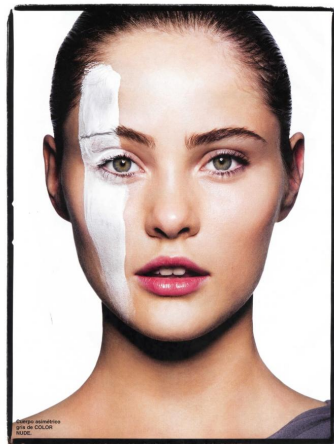


KARIN

MODELS AGENCY

Ines Garcia

Height : 5'9" / 175 cm | Bust : 34" / 86 cm | Waist : 24" / 61 cm | Hips : 35.5" / 90 cm | Shoe : 9.0 US / 6.5 UK | Hair Colour : Brown | Eyes : Green

KARIN

MODELS AGENCY

Ines Garcia

Height : 5'9" / 175 cm | Bust : 34" / 86 cm | Waist : 24" / 61 cm | Hips : 35.5" / 90 cm | Shoe : 9.0 US / 6.5 UK | Hair Colour : Brown | Eyes : Green

KARIN

MODELS AGENCY

Ines Garcia

Height : 5'9" / 175 cm | Bust : 34" / 86 cm | Waist : 24" / 61 cm | Hips : 35.5" / 90 cm | Shoe : 9.0 US / 6.5 UK | Hair Colour : Brown | Eyes : Green

Height : 5'9" / 175 cm | Bust : 34" / 86 cm | Waist : 24" / 61 cm | Hips : 35.5" / 90 cm | Shoe : 9.0 US / 6.5 UK | Hair Colour : Brown | Eyes : Green