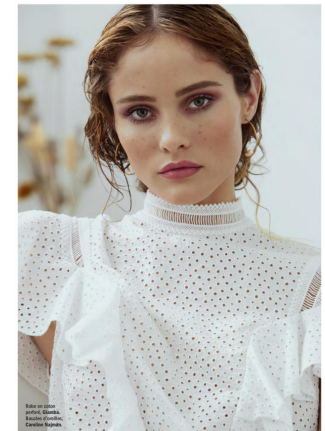


KARIN

MODELS AGENCY

Ines Garcia

Height : 5'9" / 175 cm | Bust : 34" / 86 cm | Waist : 24" / 61 cm | Hips : 35.5" / 90 cm | Shoe : 9.0 US / 6.5 UK | Hair Colour : Brown | Eyes : Green

KARIN

MODELS AGENCY

Ines Garcia

Height : 5'9" / 175 cm | Bust : 34" / 86 cm | Waist : 24" / 61 cm | Hips : 35.5" / 90 cm | Shoe : 9.0 US / 6.5 UK | Hair Colour : Brown | Eyes : Green

KARIN

MODELS AGENCY

Ines Garcia

Height : 5'9" / 175 cm | Bust : 34" / 86 cm | Waist : 24" / 61 cm | Hips : 35.5" / 90 cm | Shoe : 9.0 US / 6.5 UK | Hair Colour : Brown | Eyes : Green

Height : 5'9" / 175 cm | Bust : 34" / 86 cm | Waist : 24" / 61 cm | Hips : 35.5" / 90 cm | Shoe : 9.0 US / 6.5 UK | Hair Colour : Brown | Eyes : Green