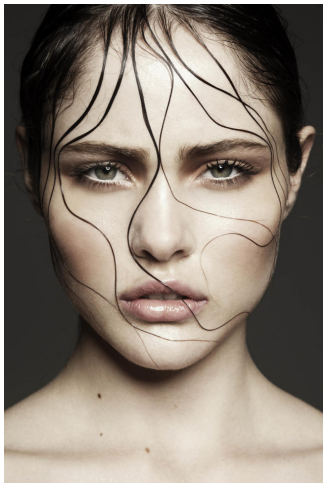

KARIN

MODELS AGENCY

Ines Garcia

Height : 5'9" / 175 cm | Bust : 34" / 86 cm | Waist : 24" / 61 cm | Hips : 35.5" / 90 cm | Shoe : 9.0 US / 6.5 UK | Hair Colour : Brown | Eyes : Green