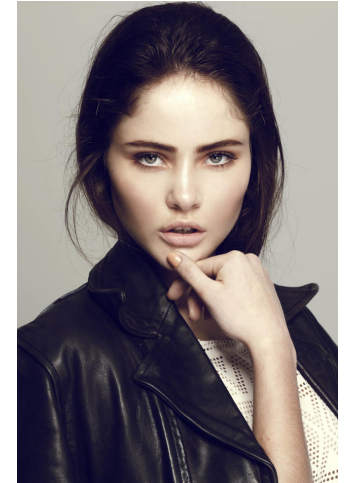

KARIN

MODELS AGENCY

Ines Garcia

Height : 5'9" / 175 cm | Bust : 34" / 86 cm | Waist : 24" / 61 cm | Hips : 35.5" / 90 cm | Shoe : 9.0 US / 6.5 UK | Hair Colour : Brown | Eyes : Green