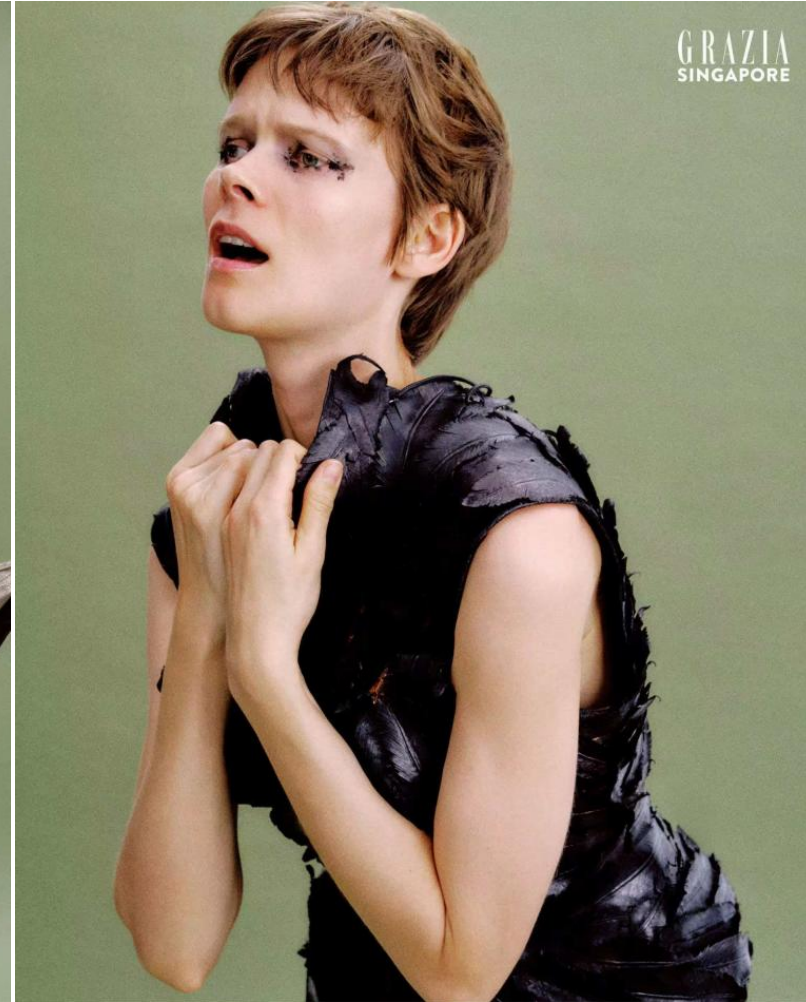

KARIN

MODELS AGENCY

IRINA Kravchenko

Height : 5'11.5" / 181 cm | Bust : 31.5" / 80 cm | Waist : 24.5" / 62 cm | Hips : 35.5" / 90 cm | Shoe : 10.0 US / 7.0 UK | Hair Colour : Dirty Blonde | Eyes : Green