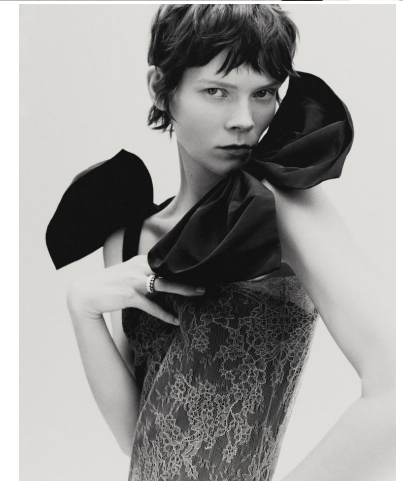

KARIN

MODELS AGENCY

IRINA Kravchenko

Height : 5'11.5" / 181 cm | Bust : 31.5" / 80 cm | Waist : 24.5" / 62 cm | Hips : 35.5" / 90 cm | Shoe : 10.0 US / 7.0 UK | Hair Colour : Dirty Blonde | Eyes : Green