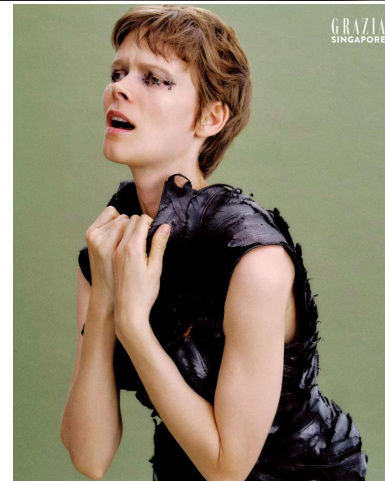

KARIN

MODELS AGENCY

IRINA Kravchenko

Height : 5'11.5" / 181 cm | Bust : 31.5" / 80 cm | Waist : 24.5" / 62 cm | Hips : 35.5" / 90 cm | Shoe : 10.0 US / 7.0 UK | Hair Colour : Dirty Blonde | Eyes : Green