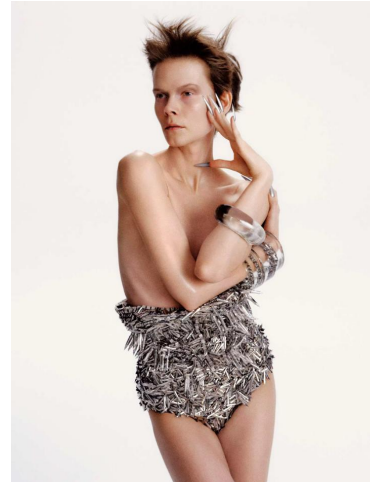


KARIN

MODELS AGENCY

IRINA Kravchenko

Height : 5'11.5" / 181 cm | Bust : 31.5" / 80 cm | Waist : 24.5" / 62 cm | Hips : 35.5" / 90 cm | Shoe : 10.0 US / 7.0 UK | Hair Colour : Dirty Blonde | Eyes : Green

KARIN

MODELS AGENCY

IRINA Kravchenko

Height : 5'11.5" / 181 cm | Bust : 31.5" / 80 cm | Waist : 24.5" / 62 cm | Hips : 35.5" / 90 cm | Shoe : 10.0 US / 7.0 UK | Hair Colour : Dirty Blonde | Eyes : Green

KARIN