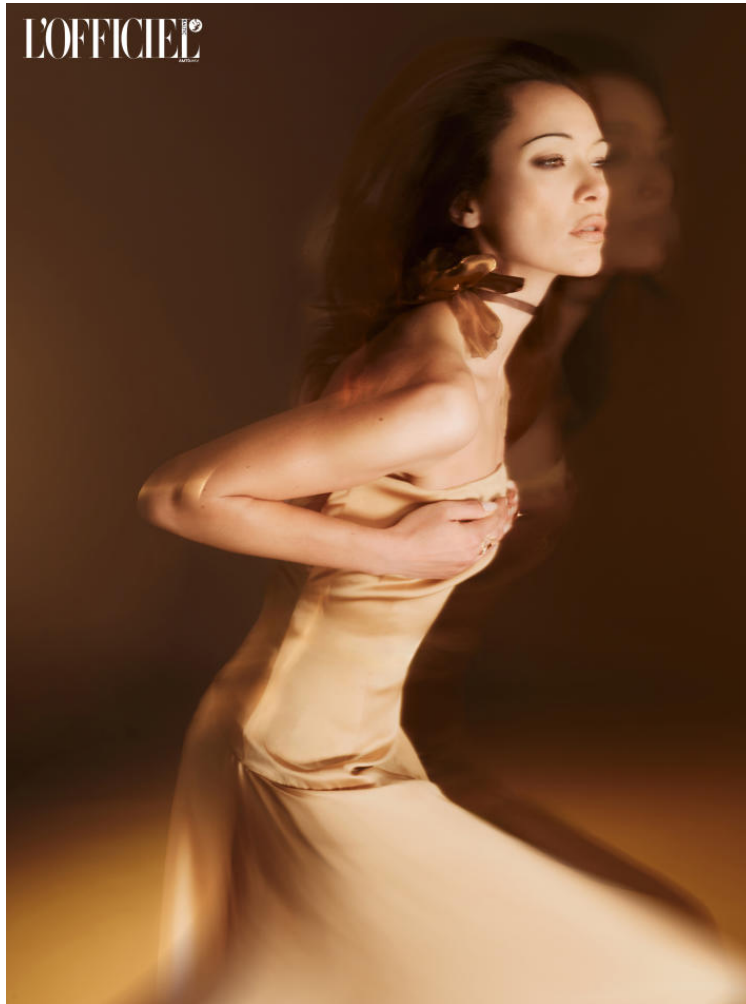

# KARIN

---

MODELS AGENCY

---

Isabella DE CANDIA •

Height : 5'8" / 173 cm | Bust : 34" / 86 cm | Waist : 25" / 64 cm | Hips : 34.5" / 88 cm | Shoe : 8.0 US / 6.0 UK | Hair Colour : Brown | Eyes : Hazel

---

# KARIN

---

MODELS AGENCY

---

Isabella DE CANDIA •

Height : 5'8" / 173 cm | Bust : 34" / 86 cm | Waist : 25" / 64 cm | Hips : 34.5" / 88 cm | Shoe : 8.0 US / 6.0 UK | Hair Colour : Brown | Eyes : Hazel

**KARIN**  
MODELS AGENCY