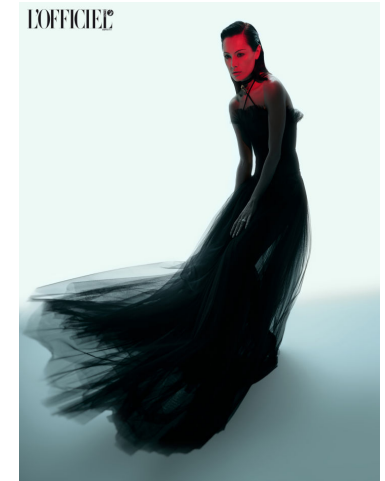

KARIN
MODELS AGENCY

Isabella DE CANDIA •

Height : 5'8" / 173 cm | Bust : 34" / 86 cm | Waist : 25" / 64 cm | Hips : 34.5" / 88 cm | Shoe : 8.0 US / 6.0 UK | Hair Colour : Brown | Eyes : Hazel