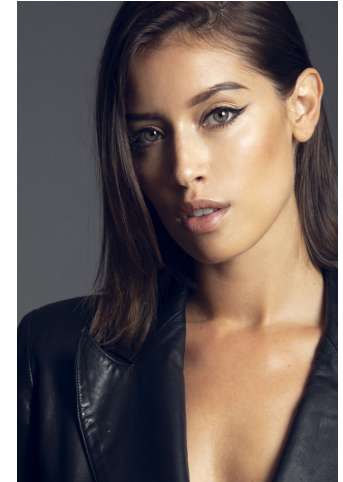

# KARIN

---

MODELS AGENCY

---

Isabella Martini

Height : 5'9.5" / 177 cm | Bust : 33.5" / 85 cm | Waist : 23.5" / 60 cm | Hips : 35.5" / 90 cm | Shoe : 9.0 US / 6.5 UK | Hair Colour : Brown | Eyes : Green

**KARIN**  
MODELS AGENCY

**Isabella Martini**

Height : 5'9.5" / 177 cm | Bust : 33.5" / 85 cm | Waist : 23.5" / 60 cm | Hips : 35.5" / 90 cm | Shoe : 9.0 US / 6.5 UK | Hair Colour : Brown | Eyes : Green

**KARIN**  
MODELS AGENCY