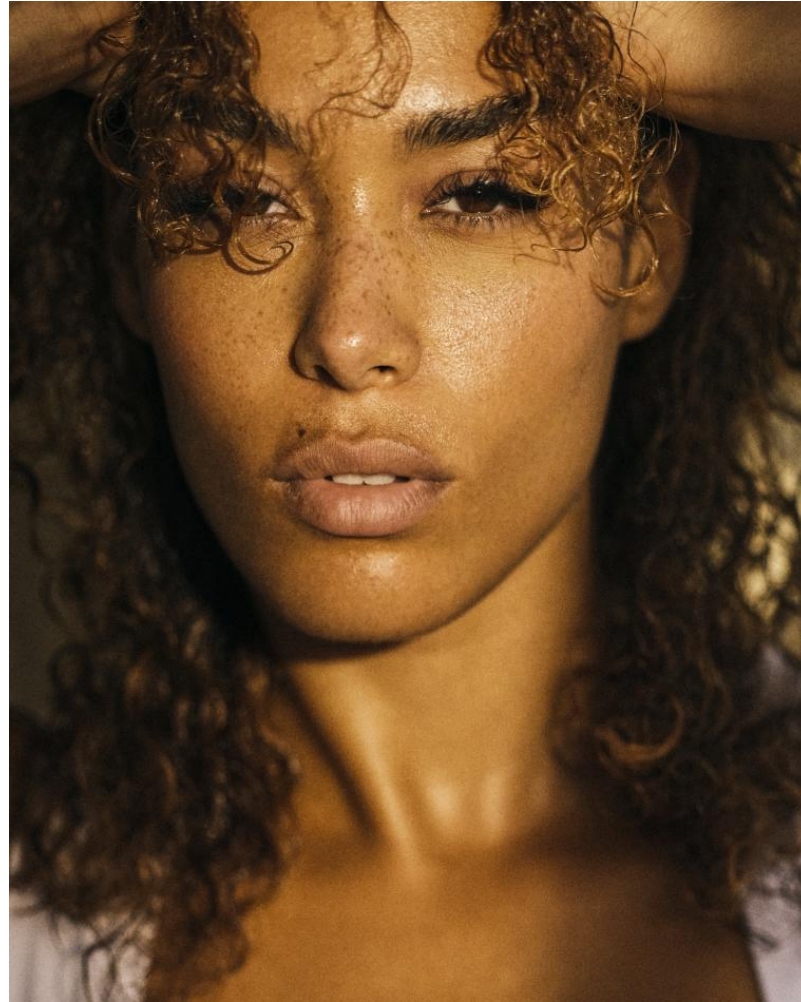

# KARIN

---

MODELS AGENCY

---

Jade CHANTELE

Height : 5'9.5" / 177 cm | Bust : 32.5" / 82 cm | Waist : 23.5" / 60 cm | Hips : 37" / 94 cm | Shoe : 10.0 US / 7.0 UK | Hair Colour : Dark Brown | Eyes : Brown

---