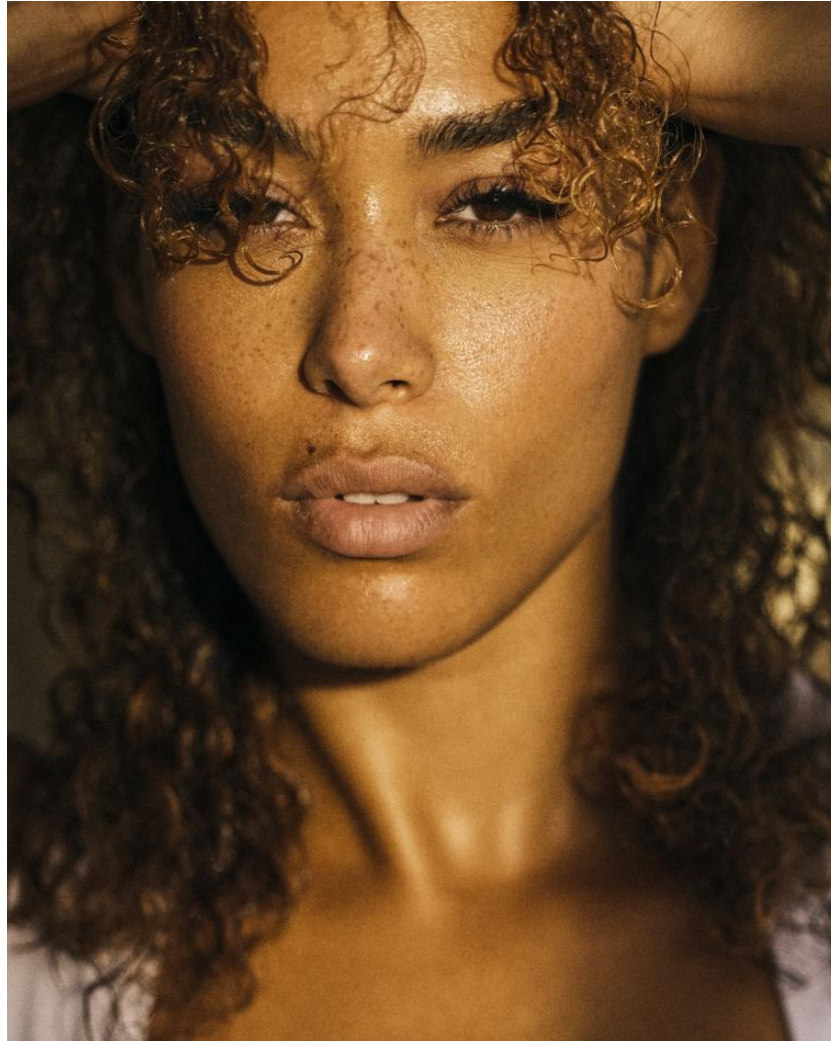

KARIN

MODELS AGENCY

Jade CHANTELE

Height : 5'9.5" / 177 cm | Bust : 32.5" / 82 cm | Waist : 23.5" / 60 cm | Hips : 37" / 94 cm | Shoe : 10.0 US / 7.0 UK | Hair Colour : Dark Brown | Eyes : Brown

KARIN

MODELS AGENCY

Jade CHANTELE

Height : 5'9.5" / 177 cm | Bust : 32.5" / 82 cm | Waist : 23.5" / 60 cm | Hips : 37" / 94 cm | Shoe : 10.0 US / 7.0 UK | Hair Colour : Dark Brown | Eyes : Brown

KARIN

MODELS AGENCY

Jade CHANTELE

Height : 5'9.5" / 177 cm | Bust : 32.5" / 82 cm | Waist : 23.5" / 60 cm | Hips : 37" / 94 cm | Shoe : 10.0 US / 7.0 UK | Hair Colour : Dark Brown | Eyes : Brown