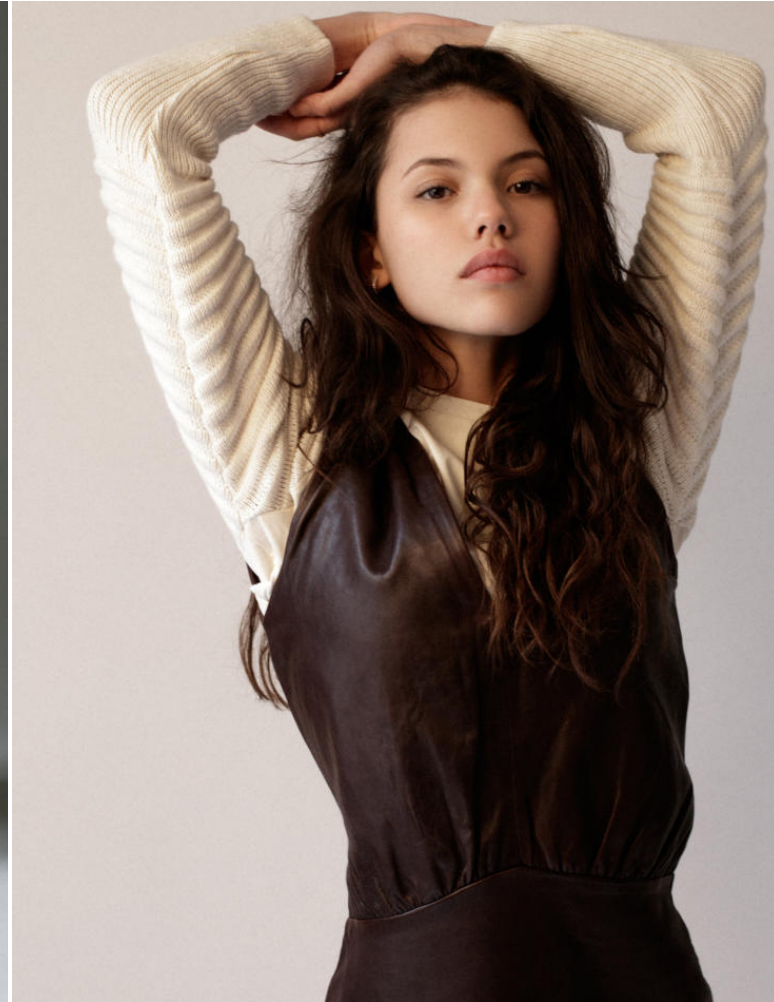

# KARIN

---

MODELS AGENCY

---

Jade MOURATILLE

Height : 5'7.5" / 171 cm | Bust : 34.5" / 88 cm | Waist : 24.5" / 62 cm | Hips : 34.5" / 88 cm | Shoe : 7.0 US / 5.0 UK | Hair Colour : Brown | Eyes : Brown

**KARIN**  
MODELS AGENCY