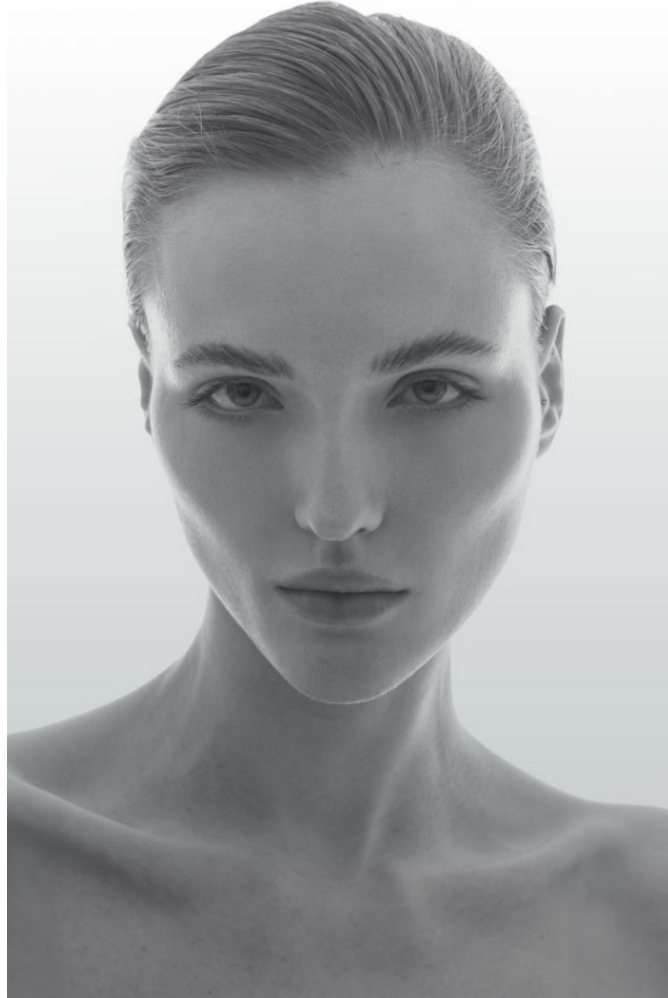

KARIN

MODELS AGENCY

Jane Grybennikova

Height : 5'11" / 180 cm | Bust : 30.5" / 77 cm | Waist : 24.5" / 62 cm | Hips : 34.5" / 88 cm | Shoe : 9.0 US / 6.5 UK | Hair Colour : Light Brown | Eyes : Blue