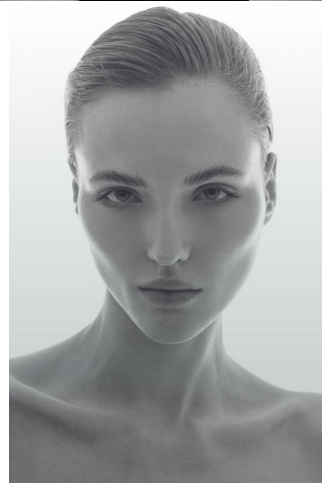


KARIN

MODELS AGENCY

Jane Grybennikova

Height : 5'11" / 180 cm | Bust : 30.5" / 77 cm | Waist : 24.5" / 62 cm | Hips : 34.5" / 88 cm | Shoe : 9.0 US / 6.5 UK | Hair Colour : Light Brown | Eyes : Blue

KARIN

MODELS AGENCY

Jane Grybennikova

Height : 5'11" / 180 cm | Bust : 30.5" / 77 cm | Waist : 24.5" / 62 cm | Hips : 34.5" / 88 cm | Shoe : 9.0 US / 6.5 UK | Hair Colour : Light Brown | Eyes : Blue

KARIN

MODELS AGENCY