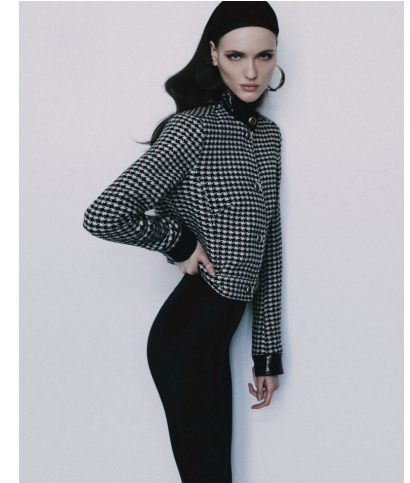


KARIN

MODELS AGENCY

Jane Grybennikova

Height : 5'11" / 180 cm | Bust : 30.5" / 77 cm | Waist : 24.5" / 62 cm | Hips : 34.5" / 88 cm | Shoe : 9.0 US / 6.5 UK | Hair Colour : Light Brown | Eyes : Blue

KARIN

MODELS AGENCY

Jane Grybennikova

Height : 5'11" / 180 cm | Bust : 30.5" / 77 cm | Waist : 24.5" / 62 cm | Hips : 34.5" / 88 cm | Shoe : 9.0 US / 6.5 UK | Hair Colour : Light Brown | Eyes : Blue

KARIN

MODELS AGENCY