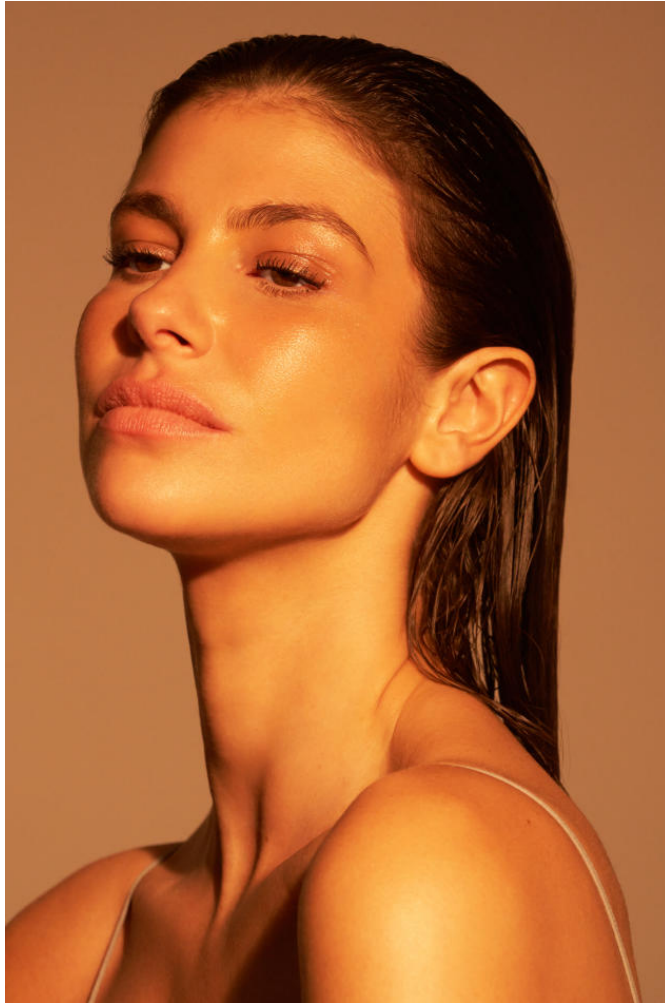

KARIN

MODELS AGENCY

JENNA SULTAN

Height : 5'10" / 178 cm | Bust : 32.5" / 83 cm | Waist : 24" / 61 cm | Hips : 35" / 89 cm | Shoe : 7.0 US / 5.0 UK | Hair Colour : Brown | Eyes : Brown