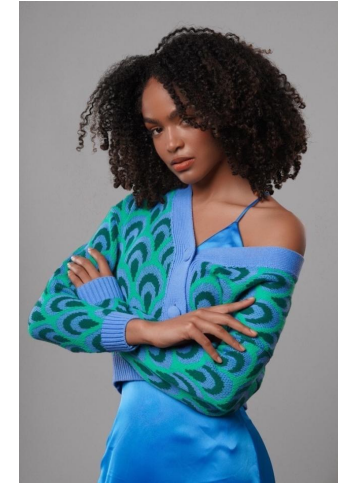

KARIN

MODELS AGENCY

JESSICA JEAN-FRANCOIS

Height : 5'9" / 175 cm | Bust : 32.5" / 82 cm | Waist : 23.5" / 60 cm | Hips : 35" / 89 cm | Shoe : 9.0 US / 6.5 UK | Hair Colour : Black | Eyes : Brown