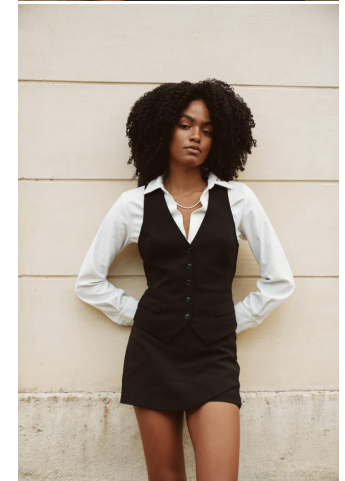

# KARIN

---

MODELS AGENCY

---

JESSICA JEAN-FRANCOIS

Height : 5'9" / 175 cm | Bust : 32.5" / 82 cm | Waist : 23.5" / 60 cm | Hips : 35" / 89 cm | Shoe : 9.0 US / 6.5 UK | Hair Colour : Black | Eyes : Brown

---

# KARIN

---

MODELS AGENCY

---

JESSICA JEAN-FRANCOIS

Height : 5'9" / 175 cm | Bust : 32.5" / 82 cm | Waist : 23.5" / 60 cm | Hips : 35" / 89 cm | Shoe : 9.0 US / 6.5 UK | Hair Colour : Black | Eyes : Brown