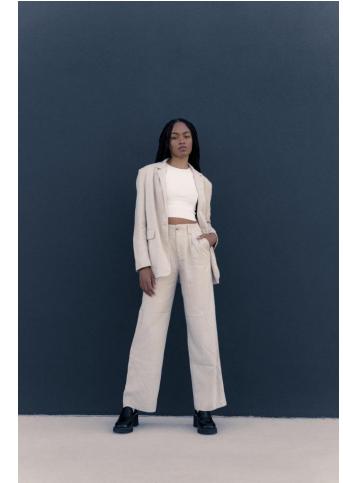

KARIN

MODELS AGENCY

Height : 5'9" / 175 cm | Bust : 32.5" / 82 cm | Waist : 23.5" / 60 cm | Hips : 35" / 89 cm | Shoe : 9.0 US / 6.5 UK | Hair Colour : Black | Eyes : Brown