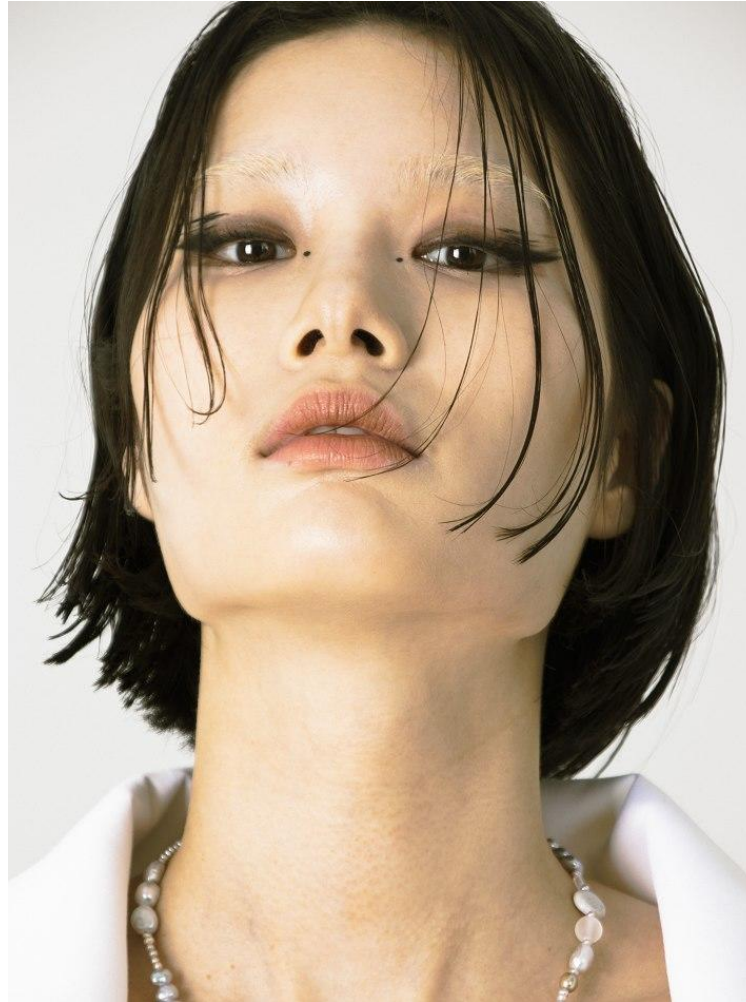

KARIN

MODELS AGENCY

Ji Yeon Park

Height : 5'8" / 173 cm | Bust : 32" / 81 cm | Waist : 24" / 61 cm | Hips : 34.5" / 87 cm | Shoe : 7.0 US / 5.0 UK | Hair Colour : Black | Eyes : Black

KARIN

MODELS AGENCY

Ji Yeon Park

Height : 5'8" / 173 cm | Bust : 32" / 81 cm | Waist : 24" / 61 cm | Hips : 34.5" / 87 cm | Shoe : 7.0 US / 5.0 UK | Hair Colour : Black | Eyes : Black

KARIN

MODELS AGENCY

Ji Yeon Park

Height : 5'8" / 173 cm | Bust : 32" / 81 cm | Waist : 24" / 61 cm | Hips : 34.5" / 87 cm | Shoe : 7.0 US / 5.0 UK | Hair Colour : Black | Eyes : Black