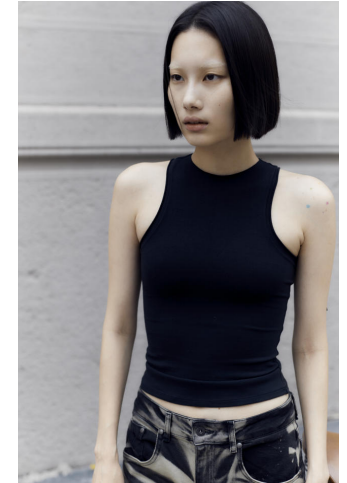

KARIN

MODELS AGENCY

Ji Yeon Park

Height : 5'8" / 173 cm | Bust : 32" / 81 cm | Waist : 24" / 61 cm | Hips : 34.5" / 87 cm | Shoe : 7.0 US / 5.0 UK | Hair Colour : Black | Eyes : Black

KARIN
MODELS AGENCY

Ji Yeon Park

Height : 5'8" / 173 cm | Bust : 32" / 81 cm | Waist : 24" / 61 cm | Hips : 34.5" / 87 cm | Shoe : 7.0 US / 5.0 UK | Hair Colour : Black | Eyes : Black

KARIN
MODELS AGENCY

Ji Yeon Park

Height : 5'8" / 173 cm | Bust : 32" / 81 cm | Waist : 24" / 61 cm | Hips : 34.5" / 87 cm | Shoe : 7.0 US / 5.0 UK | Hair Colour : Black | Eyes : Black

KARIN

MODELS AGENCY

Ji Yeon Park

Height : 5'8" / 173 cm | Bust : 32" / 81 cm | Waist : 24" / 61 cm | Hips : 34.5" / 87 cm | Shoe : 7.0 US / 5.0 UK | Hair Colour : Black | Eyes : Black