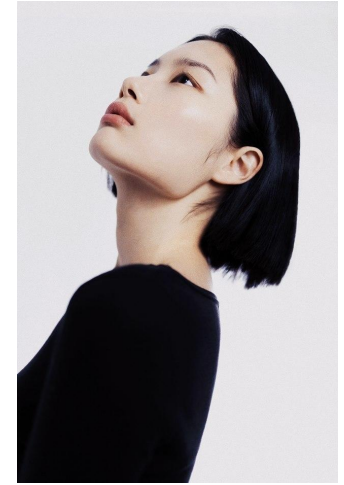

KARIN

MODELS AGENCY

Ji Yeon Park

Height : 5'8" / 173 cm | Bust : 32" / 81 cm | Waist : 24" / 61 cm | Hips : 34.5" / 87 cm | Shoe : 7.0 US / 5.0 UK | Hair Colour : Black | Eyes : Black

KARIN
MODELS AGENCY

Ji Yeon Park

Height : 5'8" / 173 cm | Bust : 32" / 81 cm | Waist : 24" / 61 cm | Hips : 34.5" / 87 cm | Shoe : 7.0 US / 5.0 UK | Hair Colour : Black | Eyes : Black

KARIN
MODELS AGENCY

Ji Yeon Park

Height : 5'8" / 173 cm | Bust : 32" / 81 cm | Waist : 24" / 61 cm | Hips : 34.5" / 87 cm | Shoe : 7.0 US / 5.0 UK | Hair Colour : Black | Eyes : Black