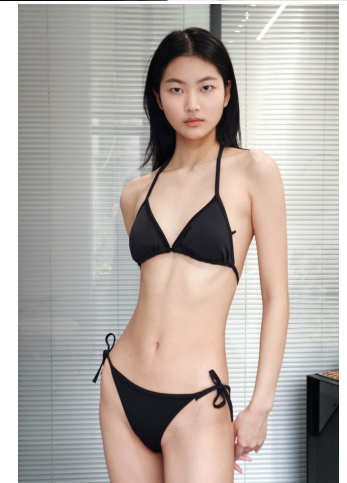

# KARIN

---

MODELS AGENCY

---

Jiayi liang

Height : 5'10" / 178 cm | Bust : 29" / 74 cm | Waist : 23" / 58 cm | Hips : 34.5" / 87 cm | Shoe : 7.0 US / 5.0 UK |

# KARIN

MODELS AGENCY

Jiayi liang

Height : 5'10" / 178 cm | Bust : 29" / 74 cm | Waist : 23" / 58 cm | Hips : 34.5" / 87 cm | Shoe : 7.0 US / 5.0 UK |

---