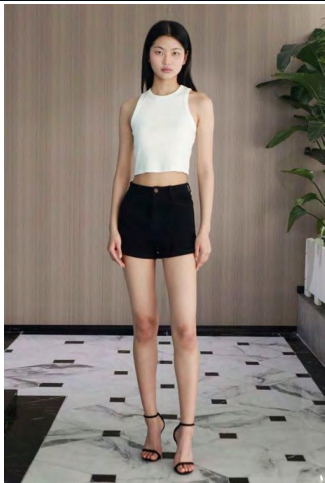

# KARIN

---

MODELS AGENCY

---

Jiayi liang

Height : 5'10" / 178 cm | Bust : 29" / 74 cm | Waist : 23" / 58 cm | Hips : 34.5" / 87 cm | Shoe : 7.0 US / 5.0 UK |

# KARIN

MODELS AGENCY

Jiayi liang

Height : 5'10" / 178 cm | Bust : 29" / 74 cm | Waist : 23" / 58 cm | Hips : 34.5" / 87 cm | Shoe : 7.0 US / 5.0 UK |

---