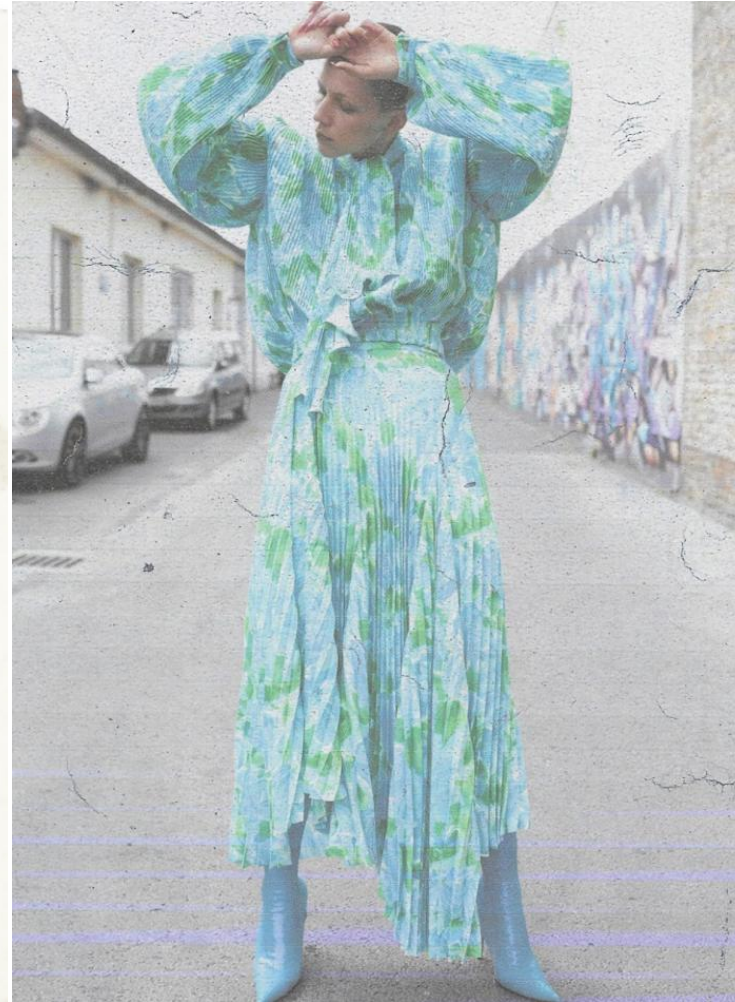

KARIN

MODELS AGENCY

Jil OTTO

Height : 5'10.5" / 179 cm | Bust : 31.5" / 80 cm | Waist : 25" / 64 cm | Hips : 35" / 89 cm | Shoe : 9.0 US / 6.5 UK | Hair Colour : Brown | Eyes : Blue/Green