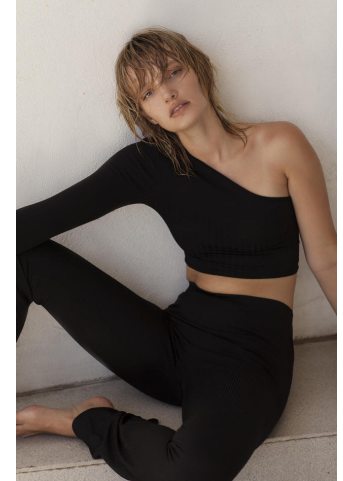


KARIN

MODELS AGENCY

Joa NEL

Height : 5'7" / 170 cm | Bust : 30" / 76 cm | Waist : 24.5" / 62 cm | Hips : 35.5" / 90 cm | Shoe : 9.0 US / 6.5 UK | Hair Colour : Blonde | Eyes : Green

KARIN

MODELS AGENCY

Joa NEL

Height : 5'7" / 170 cm | Bust : 30" / 76 cm | Waist : 24.5" / 62 cm | Hips : 35.5" / 90 cm | Shoe : 9.0 US / 6.5 UK | Hair Colour : Blonde | Eyes : Green

KARIN

MODELS AGENCY

Joa NEL

Height : 5'7" / 170 cm | Bust : 30" / 76 cm | Waist : 24.5" / 62 cm | Hips : 35.5" / 90 cm | Shoe : 9.0 US / 6.5 UK | Hair Colour : Blonde | Eyes : Green

KARIN

MODELS AGENCY

Joa NEL

Height : 5'7" / 170 cm | Bust : 30" / 76 cm | Waist : 24.5" / 62 cm | Hips : 35.5" / 90 cm | Shoe : 9.0 US / 6.5 UK | Hair Colour : Blonde | Eyes : Green