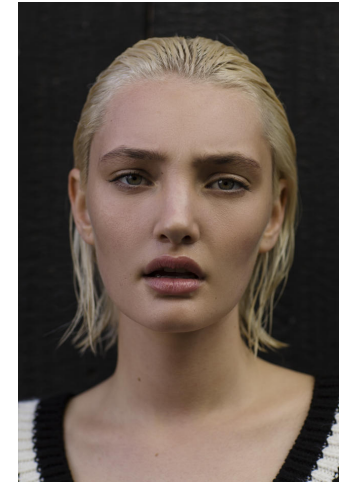


KARIN

MODELS AGENCY

Joa NEL

Height : 5'7" / 170 cm | Bust : 30" / 76 cm | Waist : 24.5" / 62 cm | Hips : 35.5" / 90 cm | Shoe : 9.0 US / 6.5 UK | Hair Colour : Blonde | Eyes : Green

KARIN

MODELS AGENCY

Joa NEL

Height : 5'7" / 170 cm | Bust : 30" / 76 cm | Waist : 24.5" / 62 cm | Hips : 35.5" / 90 cm | Shoe : 9.0 US / 6.5 UK | Hair Colour : Blonde | Eyes : Green

KARIN

MODELS AGENCY

Joa NEL

Height : 5'7" / 170 cm | Bust : 30" / 76 cm | Waist : 24.5" / 62 cm | Hips : 35.5" / 90 cm | Shoe : 9.0 US / 6.5 UK | Hair Colour : Blonde | Eyes : Green

KARIN

MODELS AGENCY

Joa NEL

Height : 5'7" / 170 cm | Bust : 30" / 76 cm | Waist : 24.5" / 62 cm | Hips : 35.5" / 90 cm | Shoe : 9.0 US / 6.5 UK | Hair Colour : Blonde | Eyes : Green